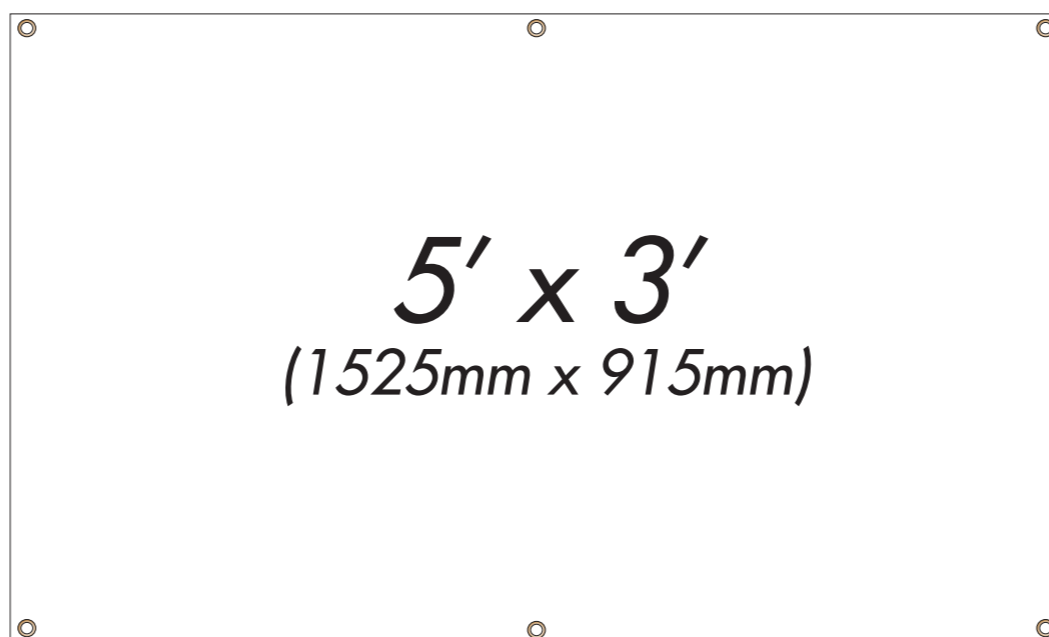

Banner Templates for Standard & Heavy Duty Banner Frames

Please convert all text to outlines, convert colours to Pantone C where possible or give CMYK breakdown.
Keep text and logos at least 50mm inside the edge of banner.