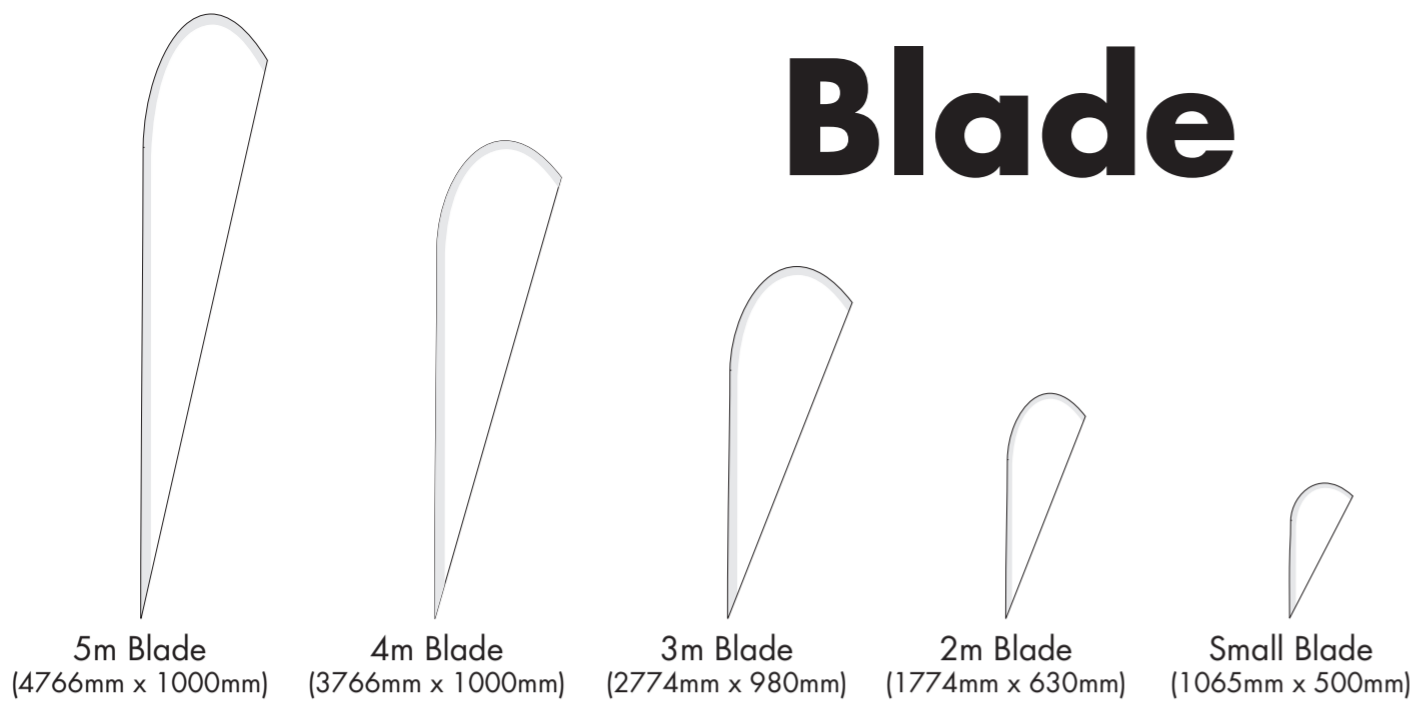

Blade

Key

- Grey area indicates Pocket.
This can have colour / design but **no** logo's or text.
- White area indicates Flag.
This can have colour / design but keep all text & logos at least 50mm away from stitch lines.

Breeze

Mistral

Sirocco

Aero

Please convert all colours to Pantone C where possible. Please add 30mm bleed to all sides when template is scaled to full size.
Convert all fonts to outlines or supply specific fonts