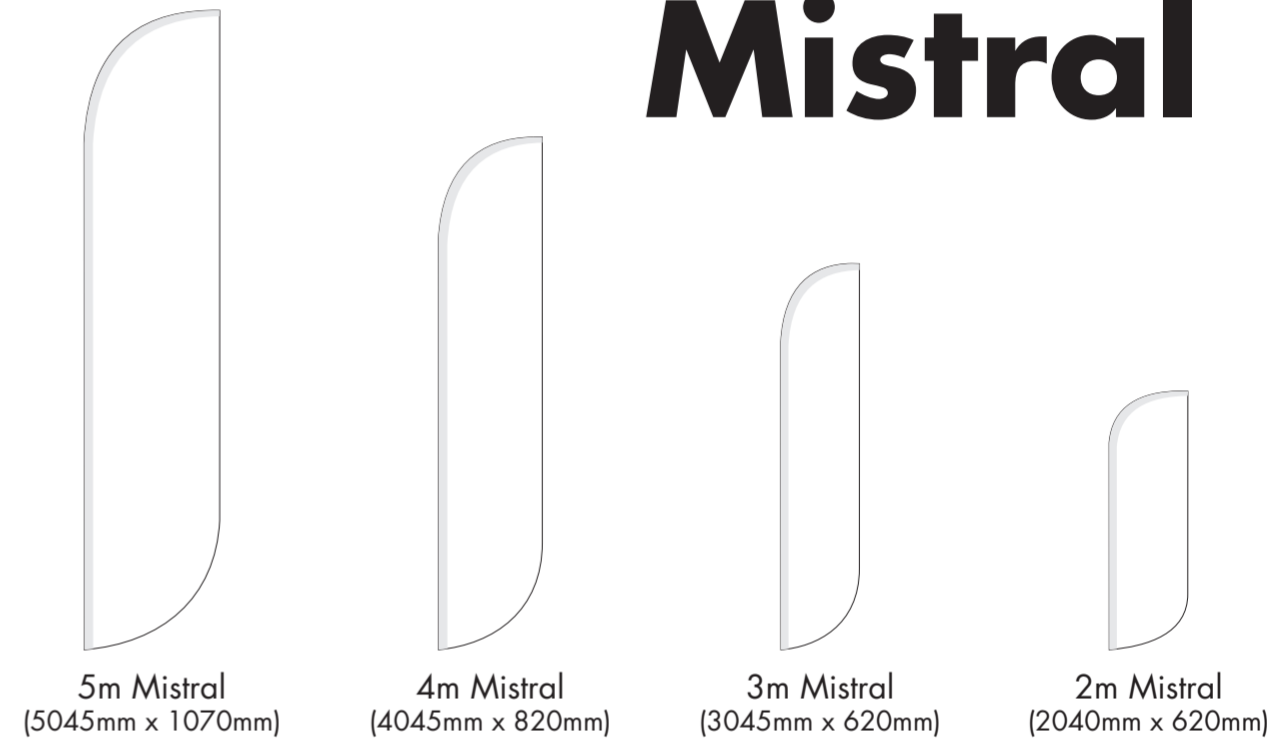

Blade

Key

- Grey area indicates Pocket.
This can have colour / design but **no** logo's or text.
- White area indicates Flag.
This can have colour / design but keep all text & logos at least 50mm away from stitch lines.

Breeze

Mistral

Sirocco

Aero

Please convert all colours to Pantone C where possible. Please add 30mm bleed to all sides when template is scaled to full size.
Convert all fonts to outlines or supply specific fonts