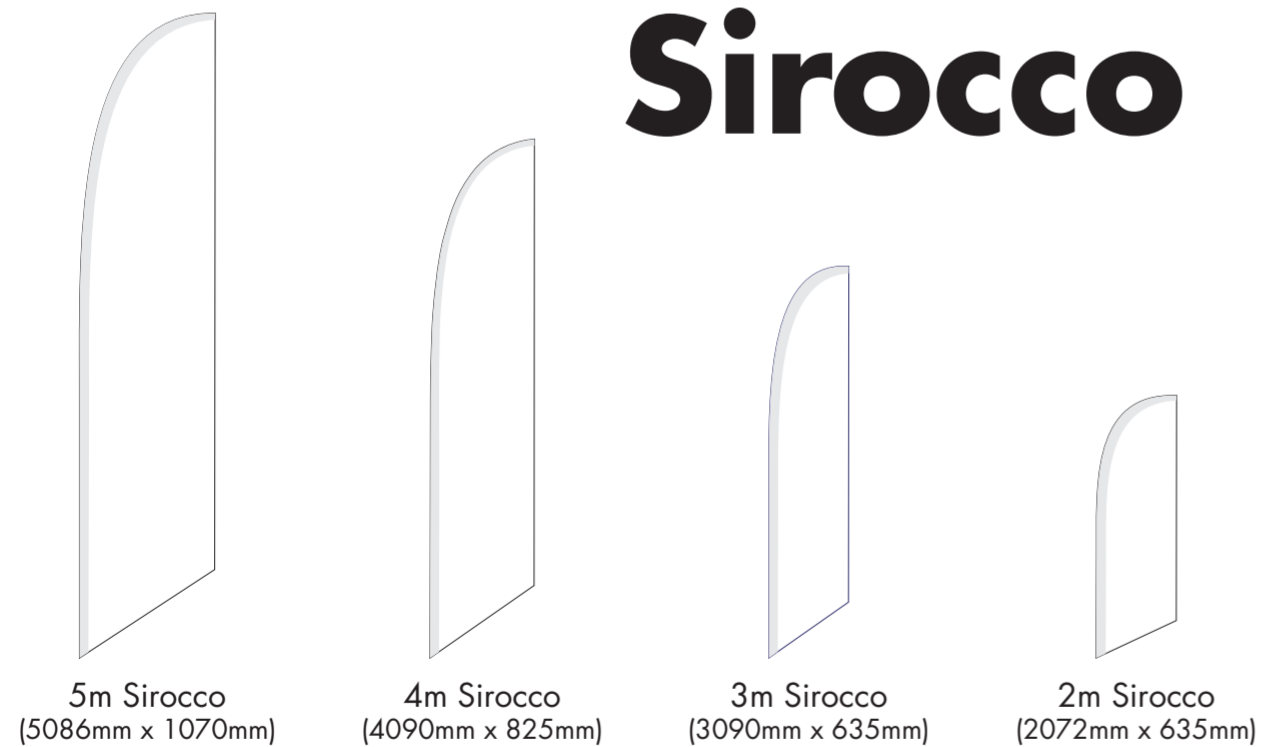

Blade

Key

- Grey area indicates Pocket.
This can have colour / design but **no** logo's or text.
- White area indicates Flag.
This can have colour / design but keep all text & logos at least 50mm away from stitch lines.

Breeze

Mistral

Sirocco

Aero

Please convert all colours to Pantone C where possible. Please add 30mm bleed to all sides when template is scaled to full size.
Convert all fonts to outlines or supply specific fonts