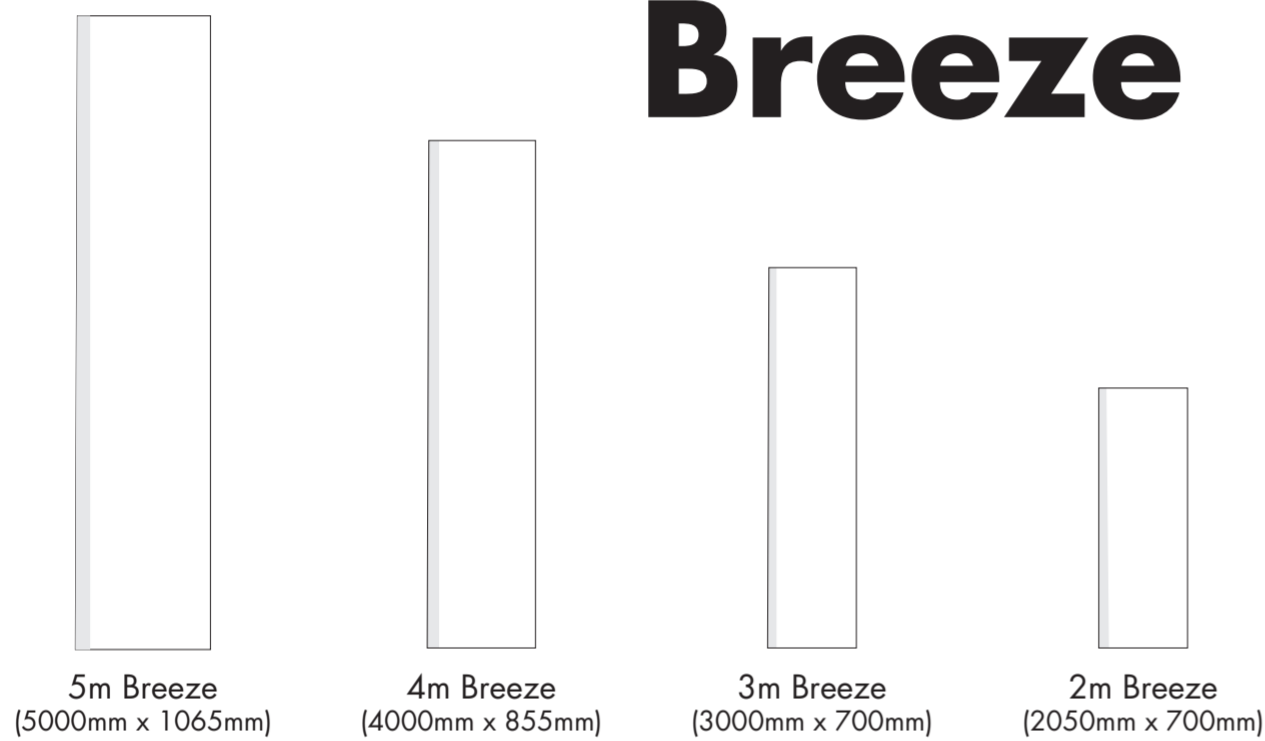

Blade

Key

- Grey area indicates Pocket.
This can have colour / design but **no** logo's or text.
- White area indicates Flag.
This can have colour / design but keep all text & logos at least 50mm away from stitch lines.

Breeze

Mistral

Sirocco

Aero

Please convert all colours to Pantone C where possible. Please add 30mm bleed to all sides when template is scaled to full size.
Convert all fonts to outlines or supply specific fonts