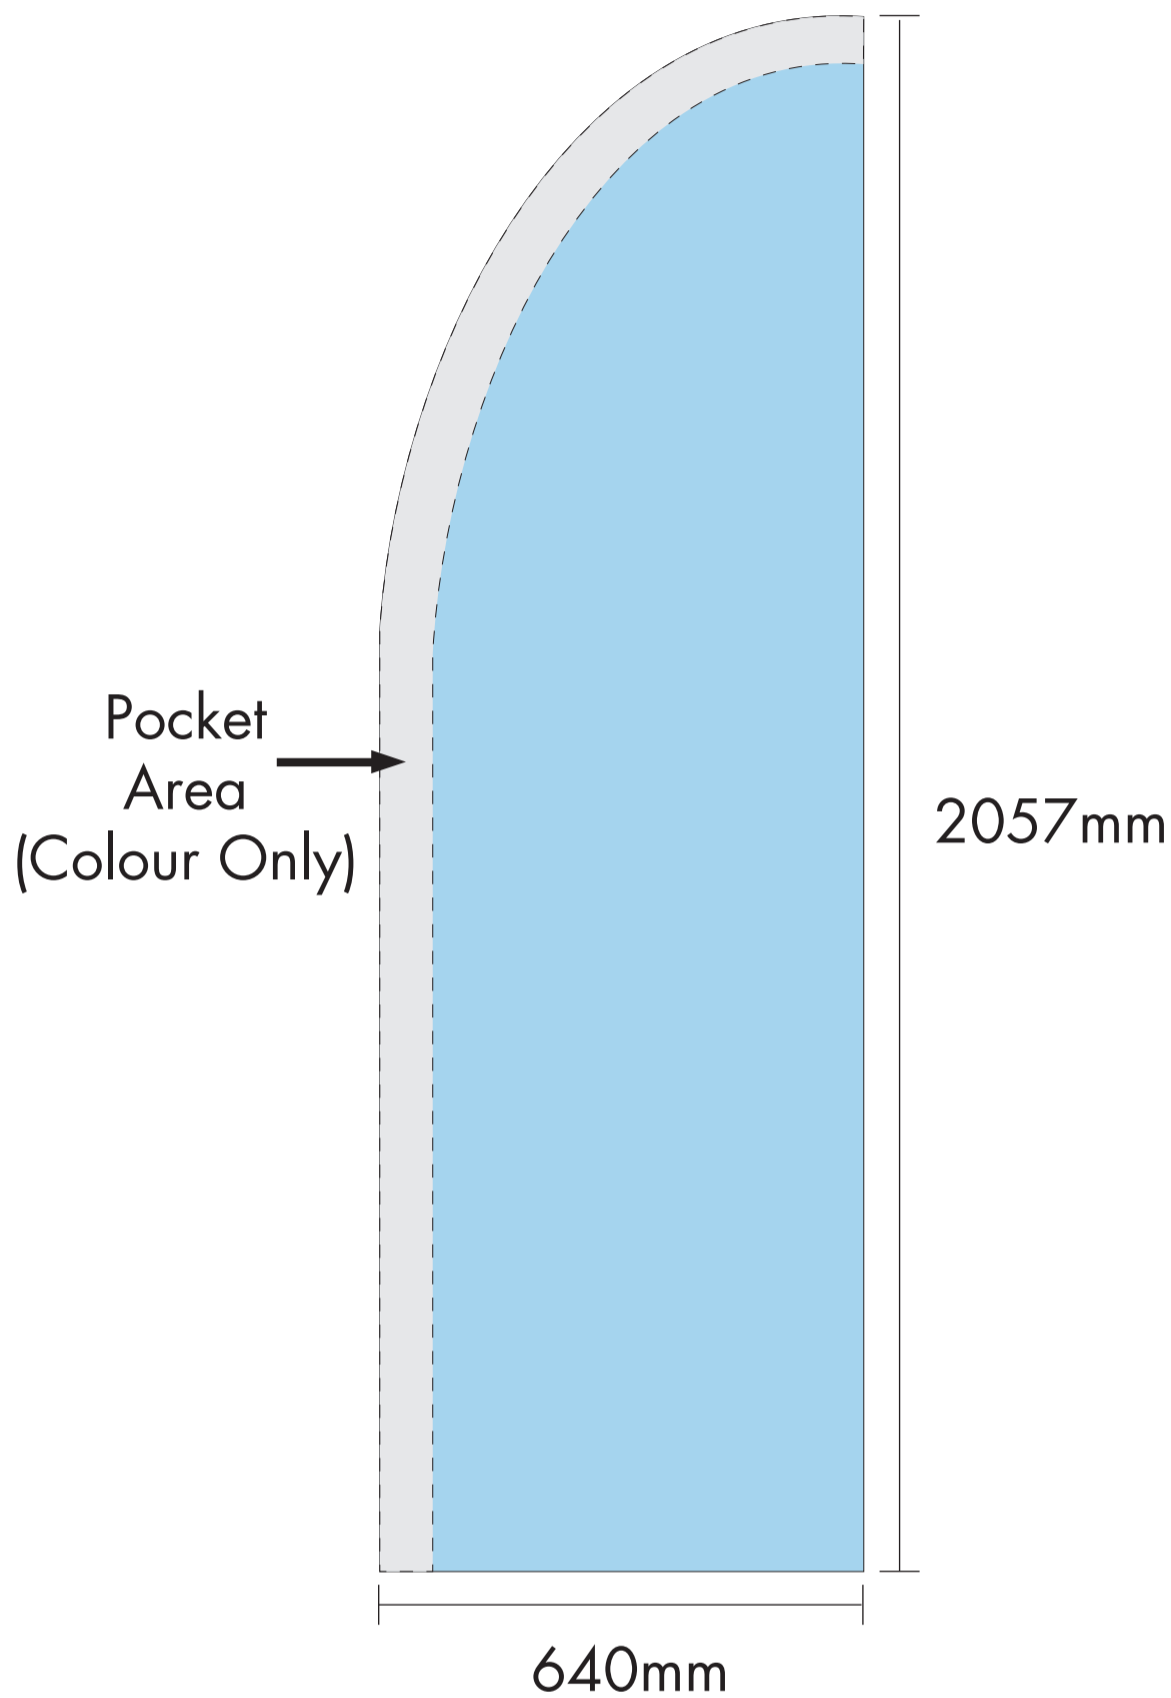

2m Aero

(Template @ 10%)

Convert all text to outlines or supply specific fonts.

Keep all Text and Logos within the Light BLUE area and 50mm away from edge.

All background colour / images to bleed off.

Convert all colours to Pantone C where possible.

Keep all Text and Logos within the Light BLUE area and 50mm away from edge.

All background colour / images to bleed off.

Convert all colours to Pantone C where possible.

BANNER BOX

www.bannerbox.co.uk

Adelphi Way, Ireland Ind. Est, Staveley, Chesterfield, Derbyshire, S43 3LS

Tel: 01246 472949

E-mail: sales@bannerbox.co.uk

4m Aero

(Template @ 10%)

Convert all text to outlines or supply specific fonts.
Keep all Text and Logos within the Light BLUE area and 50mm away from edge.
All background colour / images to bleed off.
Convert all colours to Pantone C where possible.

BANNER BOX

www.bannerbox.co.uk

Adelphi Way, Ireland Ind. Est, Staveley, Chesterfield, Derbyshire, S43 3LS

Tel: 01246 472949

E-mail: sales@bannerbox.co.uk

5m Aero

(Template @ 10%)

Convert all text to outlines or supply specific fonts.
Keep all Text and Logos within the Light BLUE area and 50mm away from edge.
All background colour / images to bleed off.
Convert all colours to Pantone C where possible.