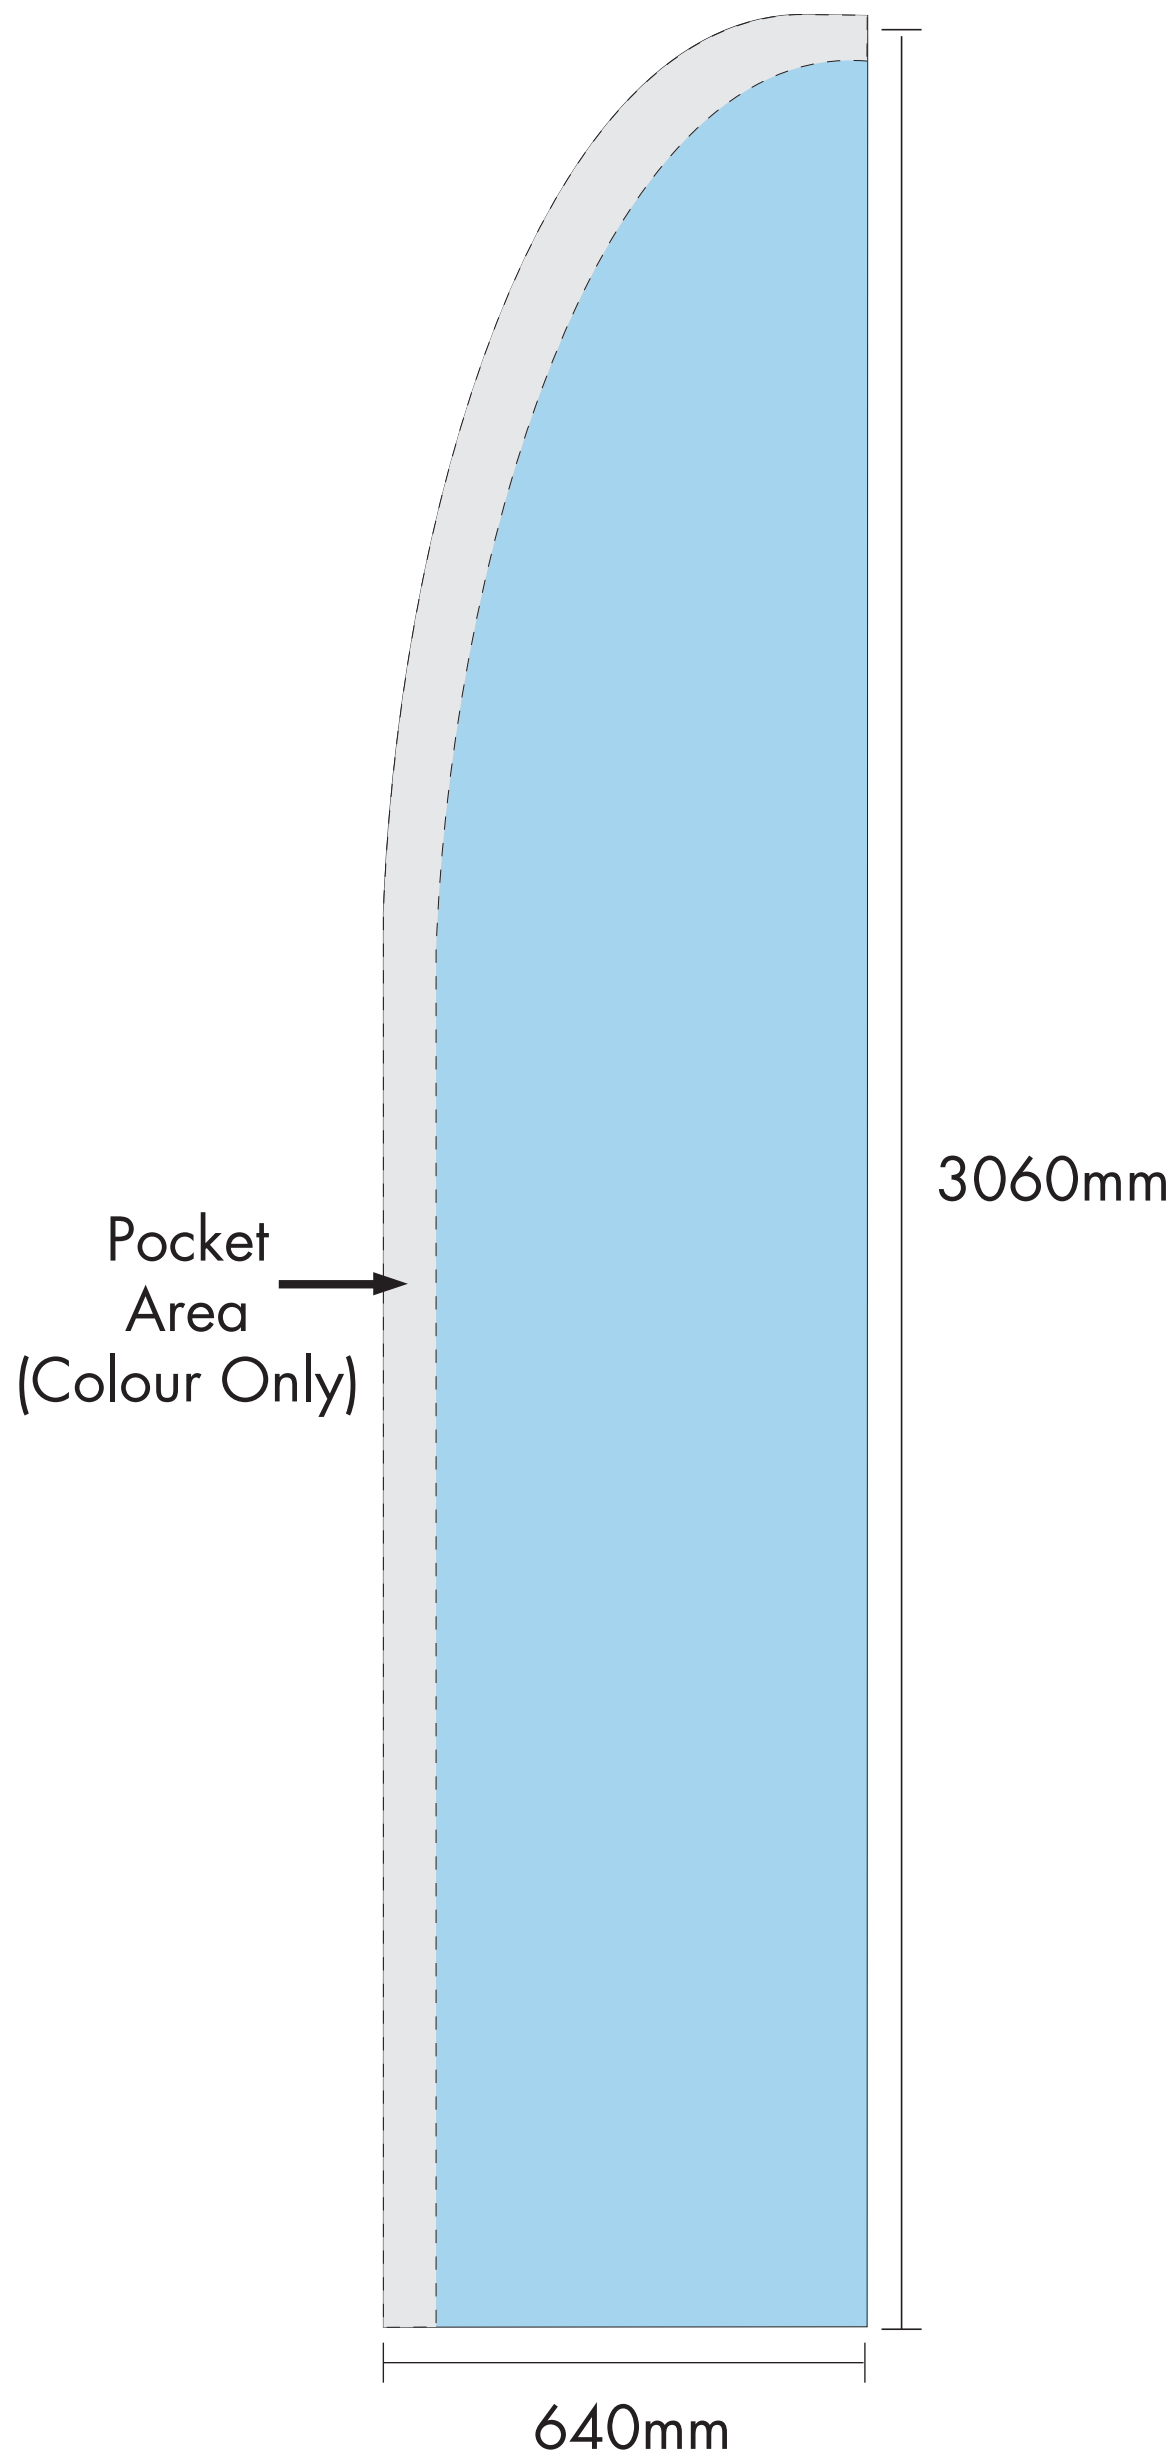

3m Aero

(Template @ 10%)

Convert all text to outlines or supply specific fonts.

Keep all Text and Logos within the Light BLUE area and 50mm away from edge.

All background colour / images to bleed off.

Convert all colours to Pantone C where possible.

BANNER BOX

www.bannerbox.co.uk

Adelphi Way, Ireland Ind. Est, Staveley, Chesterfield, Derbyshire, S43 3LS

Tel: 01246 472949

E-mail: sales@bannerbox.co.uk