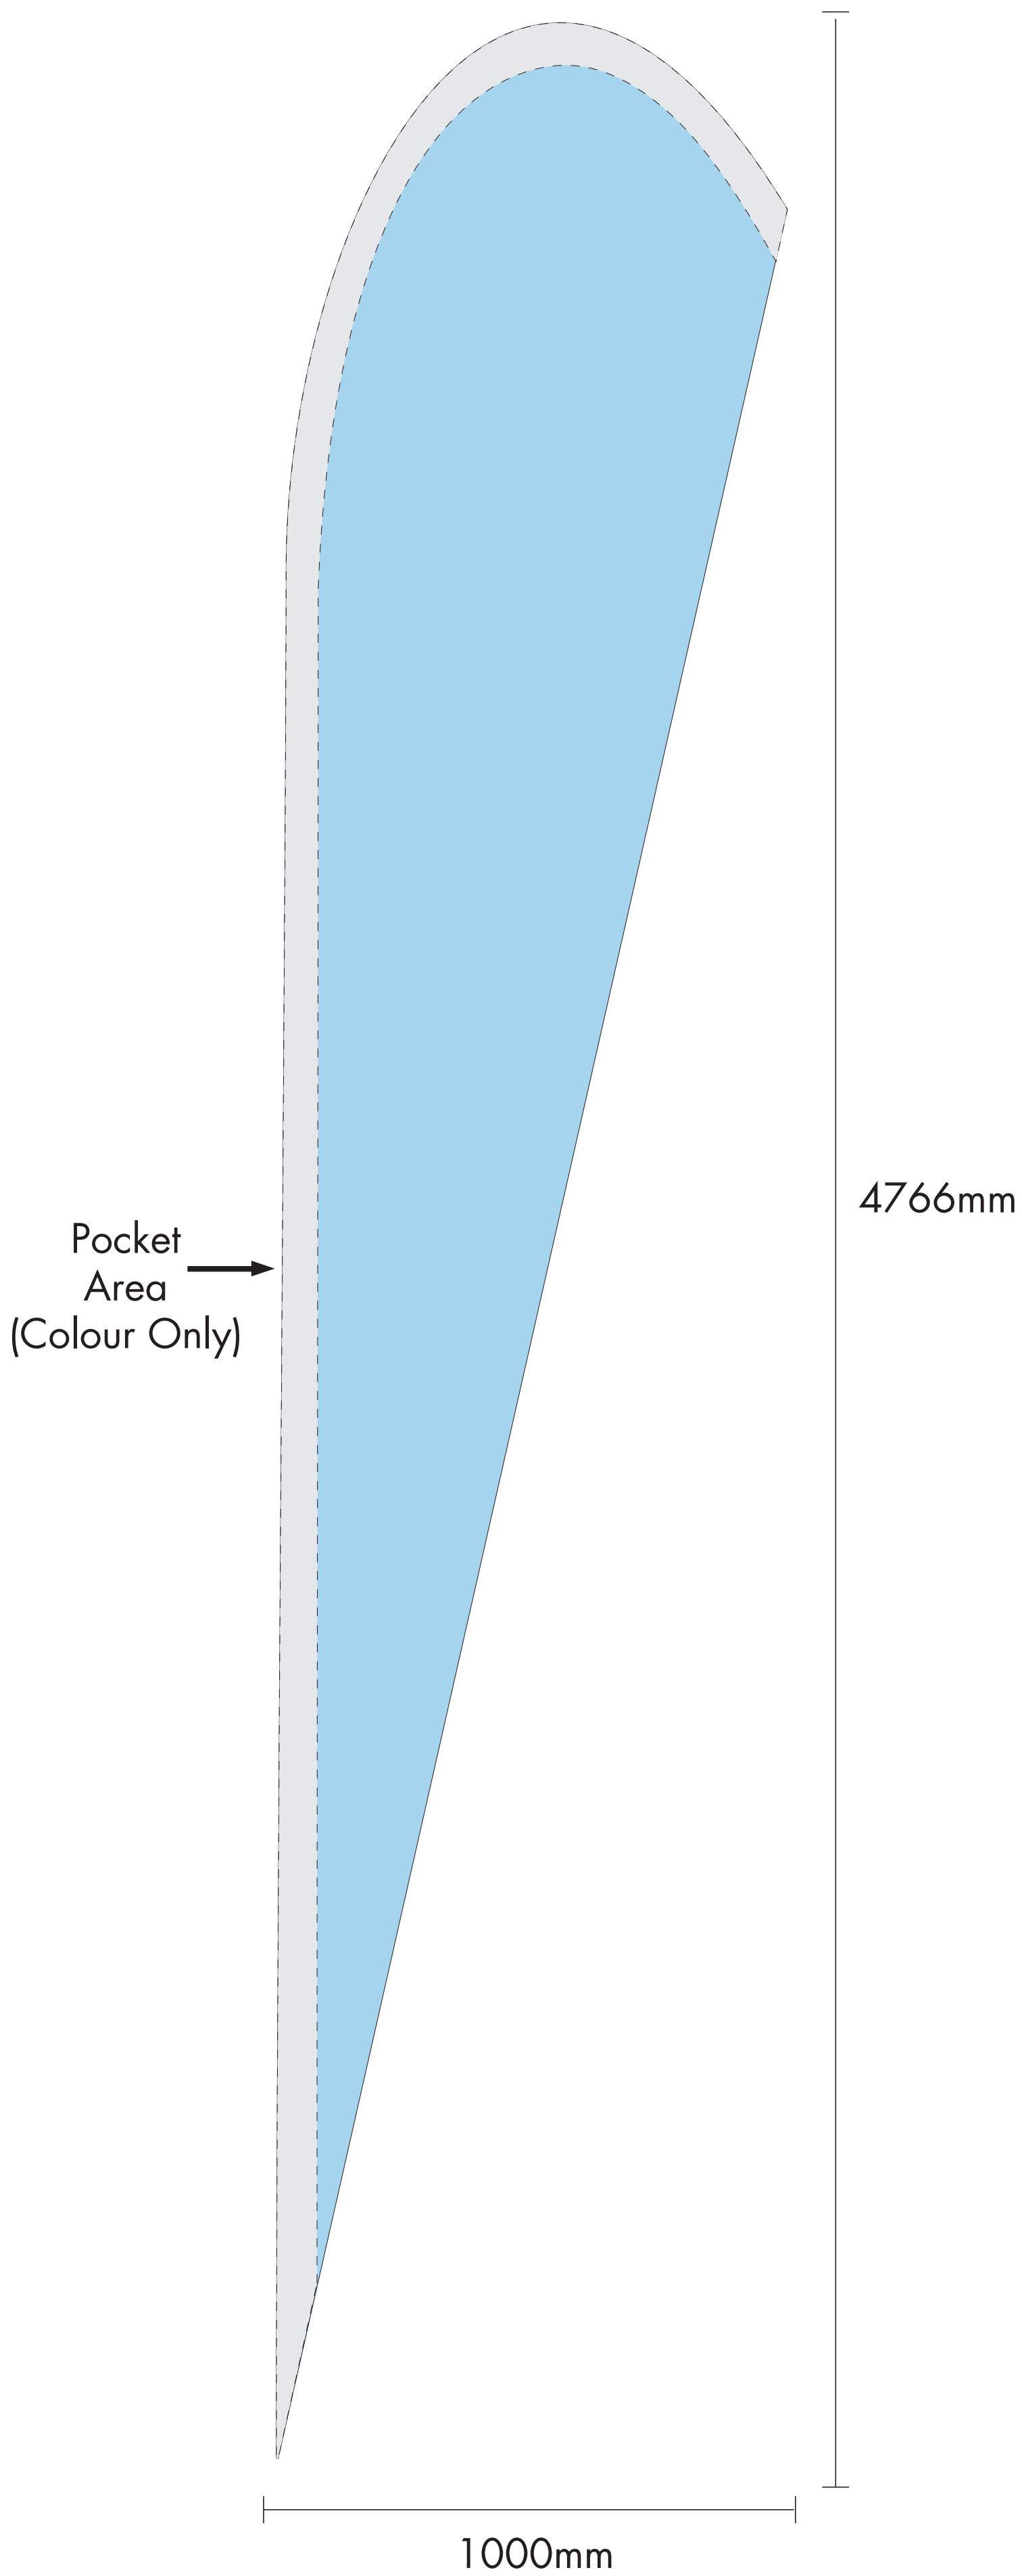

2m Blade

(Template @ 10%)

Convert all text to outlines or supply specific fonts.

Keep all Text and Logos within the Light BLUE area and 50mm away from edge.

All background colour / images to bleed off.

Convert all colours to Pantone C where possible.

Keep all Text and Logos within the Light BLUE area and 50mm away from edge.

All background colour / images to bleed off.

Convert all colours to Pantone C where possible.

BANNER BOX

www.bannerbox.co.uk

Adelphi Way, Ireland Ind. Est, Staveley, Chesterfield, Derbyshire, S43 3LS

Tel: 01246 472949

E-mail: sales@bannerbox.co.uk

4m Blade

(Template @ 10%)

Convert all text to outlines or supply specific fonts.
Keep all Text and Logos within the Light BLUE area and 50mm away from edge.
All background colour / images to bleed off.
Convert all colours to Pantone C where possible.

BANNER BOX

www.bannerbox.co.uk

Adelphi Way, Ireland Ind. Est, Staveley, Chesterfield, Derbyshire, S43 3LS

Tel: 01246 472949

E-mail: sales@bannerbox.co.uk

5m Blade

(Template @ 10%)

Convert all text to outlines or supply specific fonts.
Keep all Text and Logos within the Light BLUE area and 50mm away from edge.
All background colour / images to bleed off.
Convert all colours to Pantone C where possible.