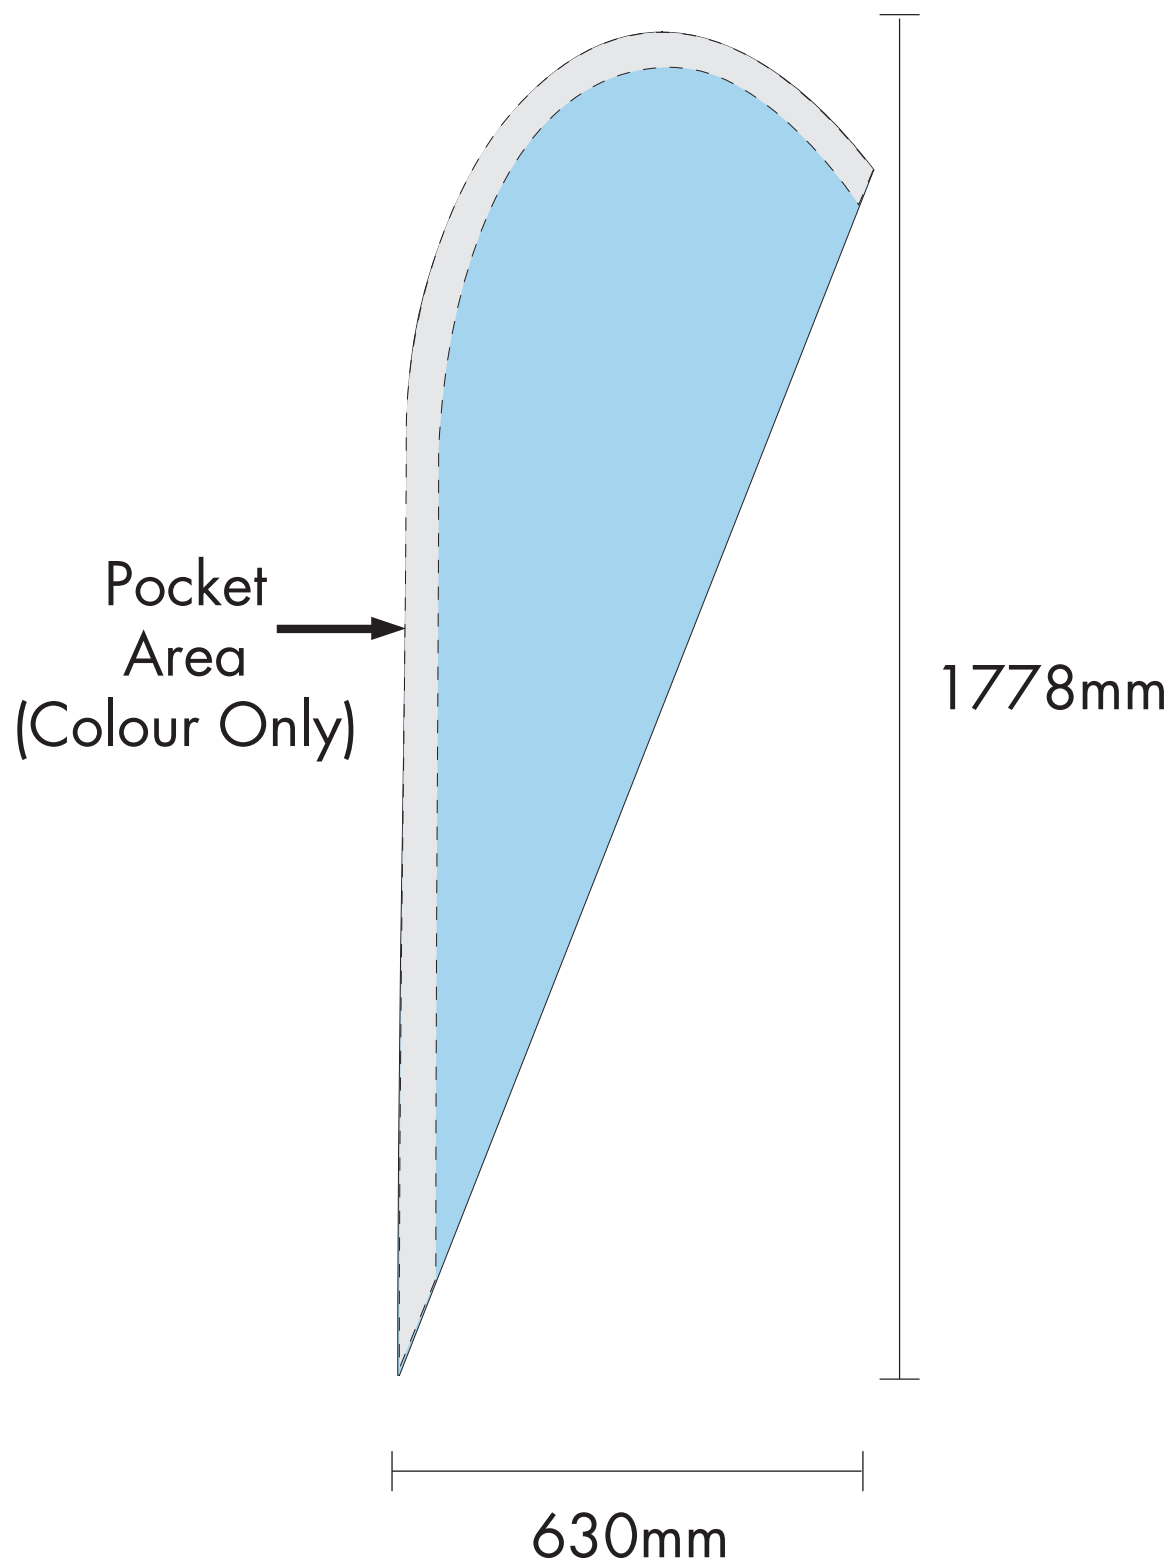

2m Blade

(Template @ 10%)

Convert all text to outlines or supply specific fonts.

Keep all Text and Logos within the Light BLUE area and 50mm away from edge.

All background colour / images to bleed off.

Convert all colours to Pantone C where possible.

Keep all Text and Logos within the Light BLUE area and 50mm away from edge.

All background colour / images to bleed off.

Convert all colours to Pantone C where possible.

BANNER BOX

www.bannerbox.co.uk

Adelphi Way, Ireland Ind. Est, Staveley, Chesterfield, Derbyshire, S43 3LS

Tel: 01246 472949

E-mail: sales@bannerbox.co.uk

4m Blade

(Template @ 10%)

Convert all text to outlines or supply specific fonts.
Keep all Text and Logos within the Light BLUE area and 50mm away from edge.
All background colour / images to bleed off.
Convert all colours to Pantone C where possible.