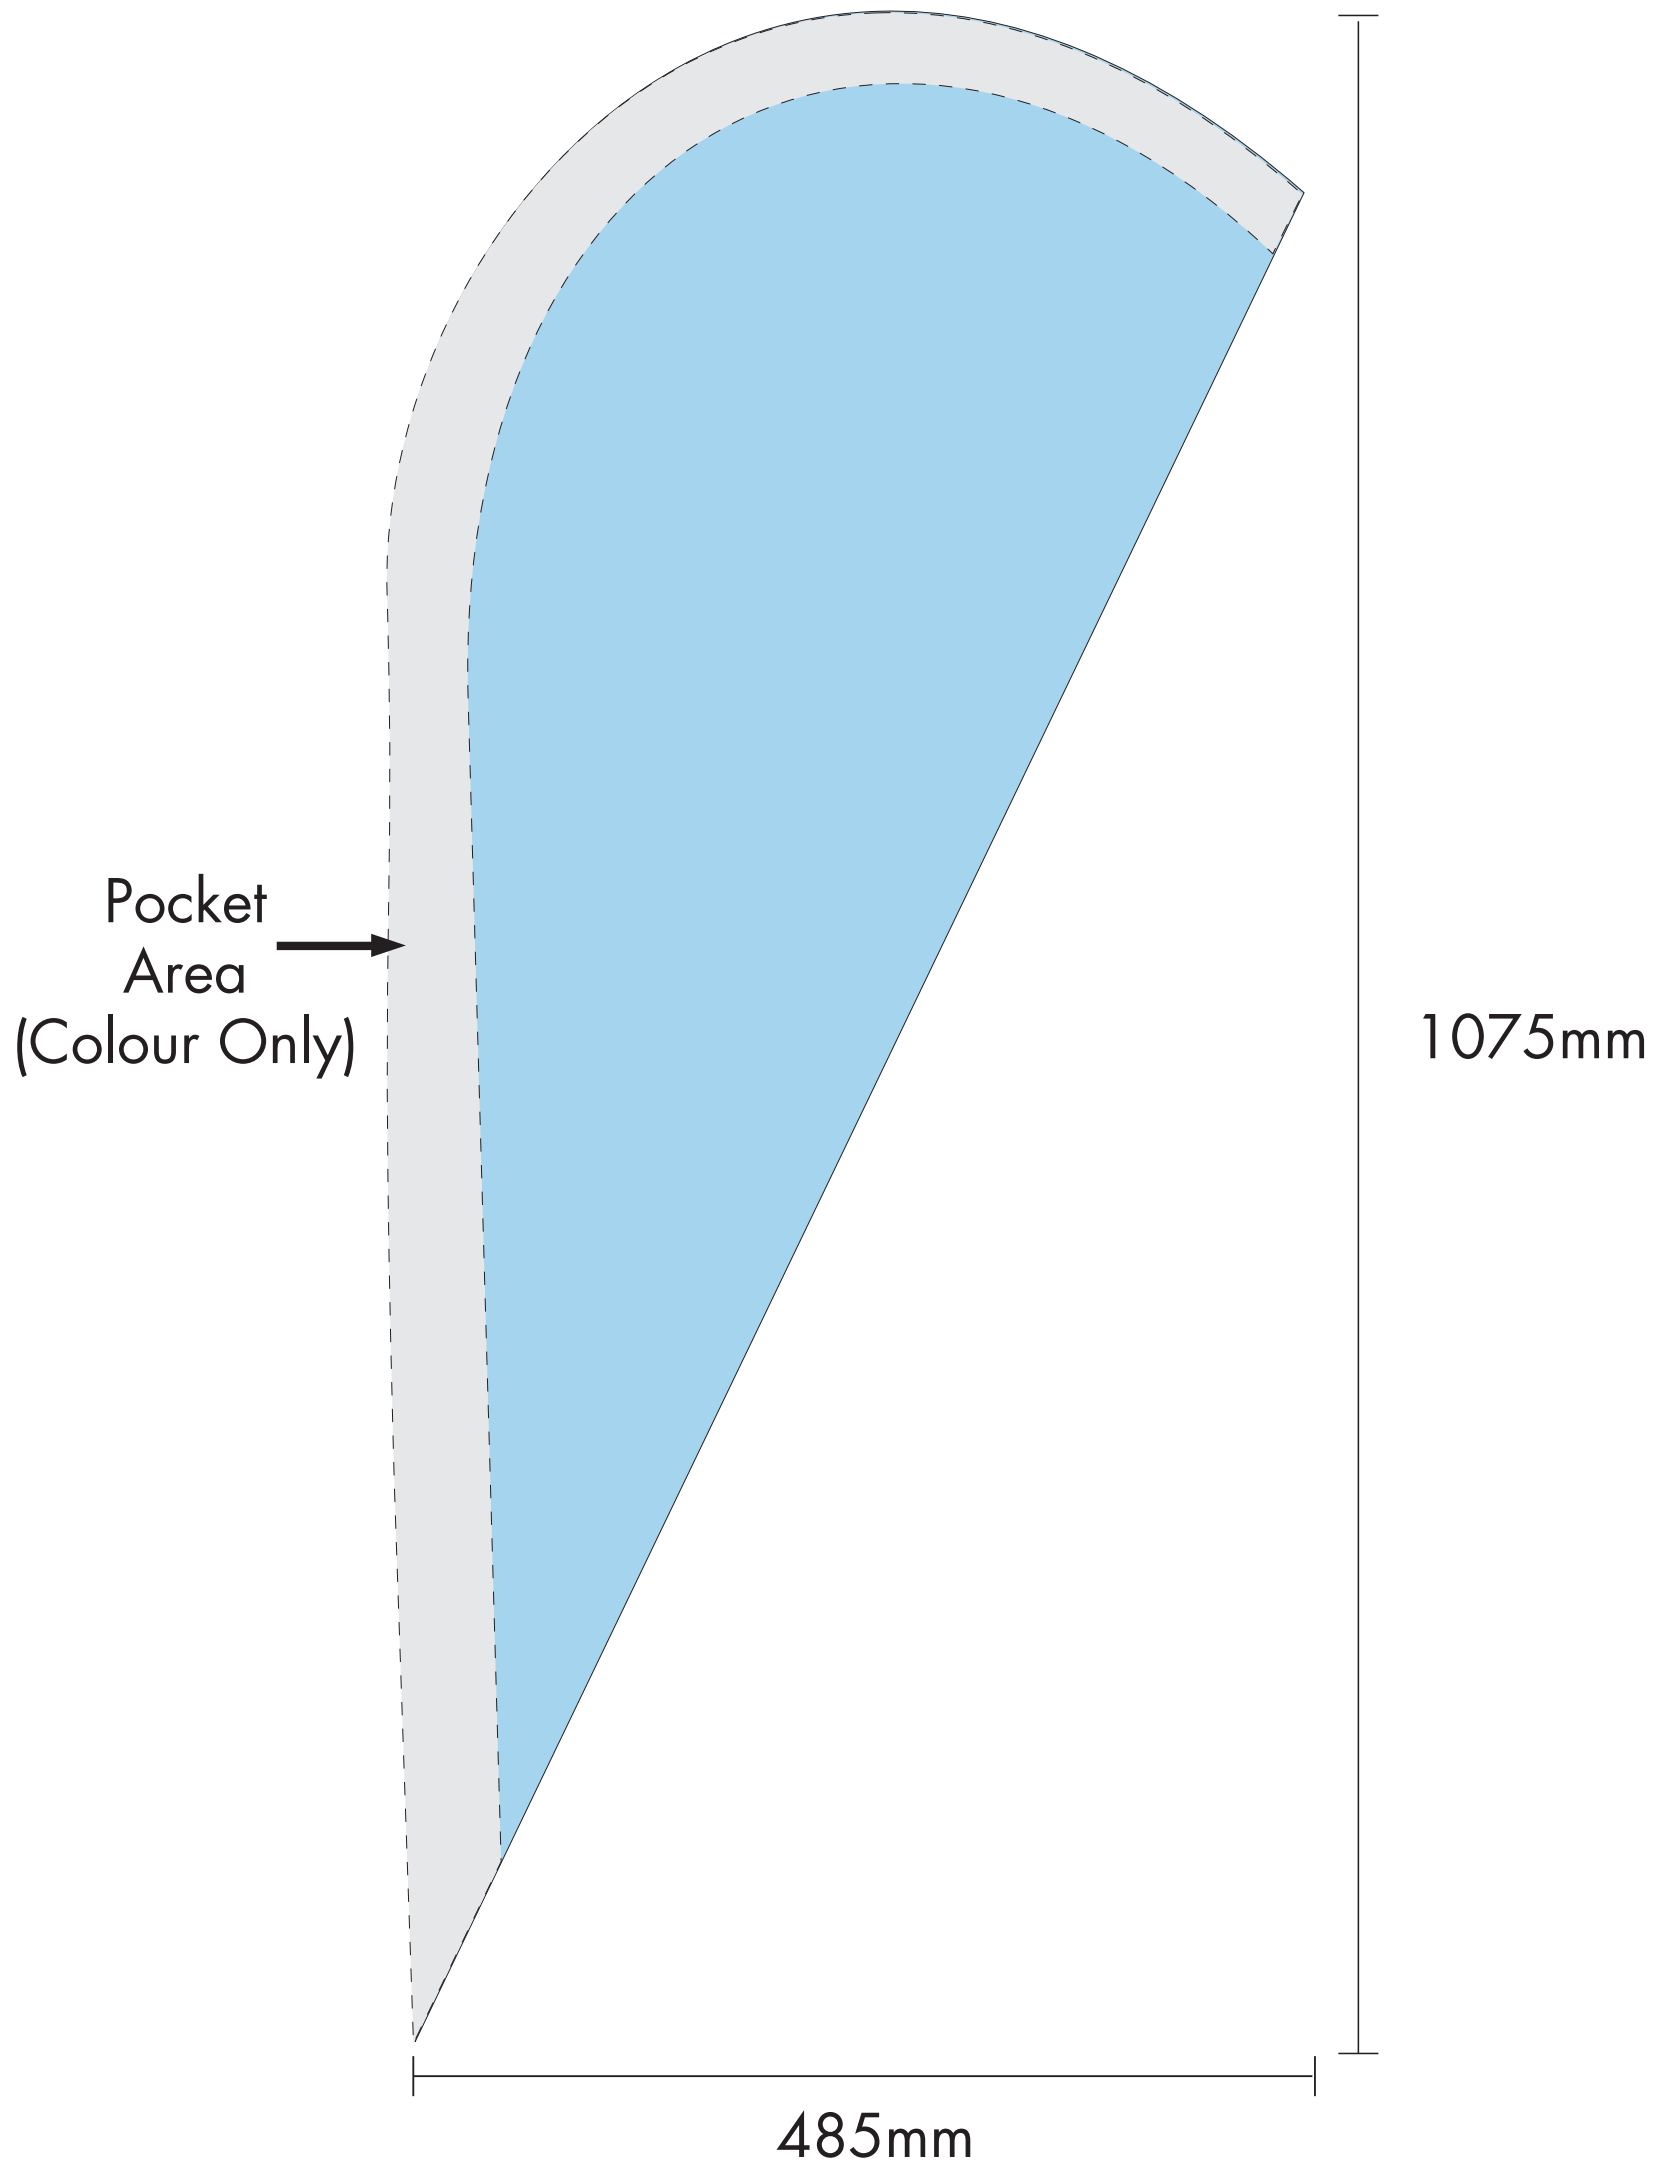

Micro Blade

(Template @ 25%)

Convert all text to outlines or supply specific fonts.

Keep all Text and Logos within the Light BLUE area and 50mm away from edge.

All background colour / images to bleed off.

Convert all colours to Pantone C where possible.

BANNER BOX

www.bannerbox.co.uk

Adelphi Way, Ireland Ind. Est, Staveley, Chesterfield, Derbyshire, S43 3LS

Tel: 01246 472949

E-mail: sales@bannerbox.co.uk