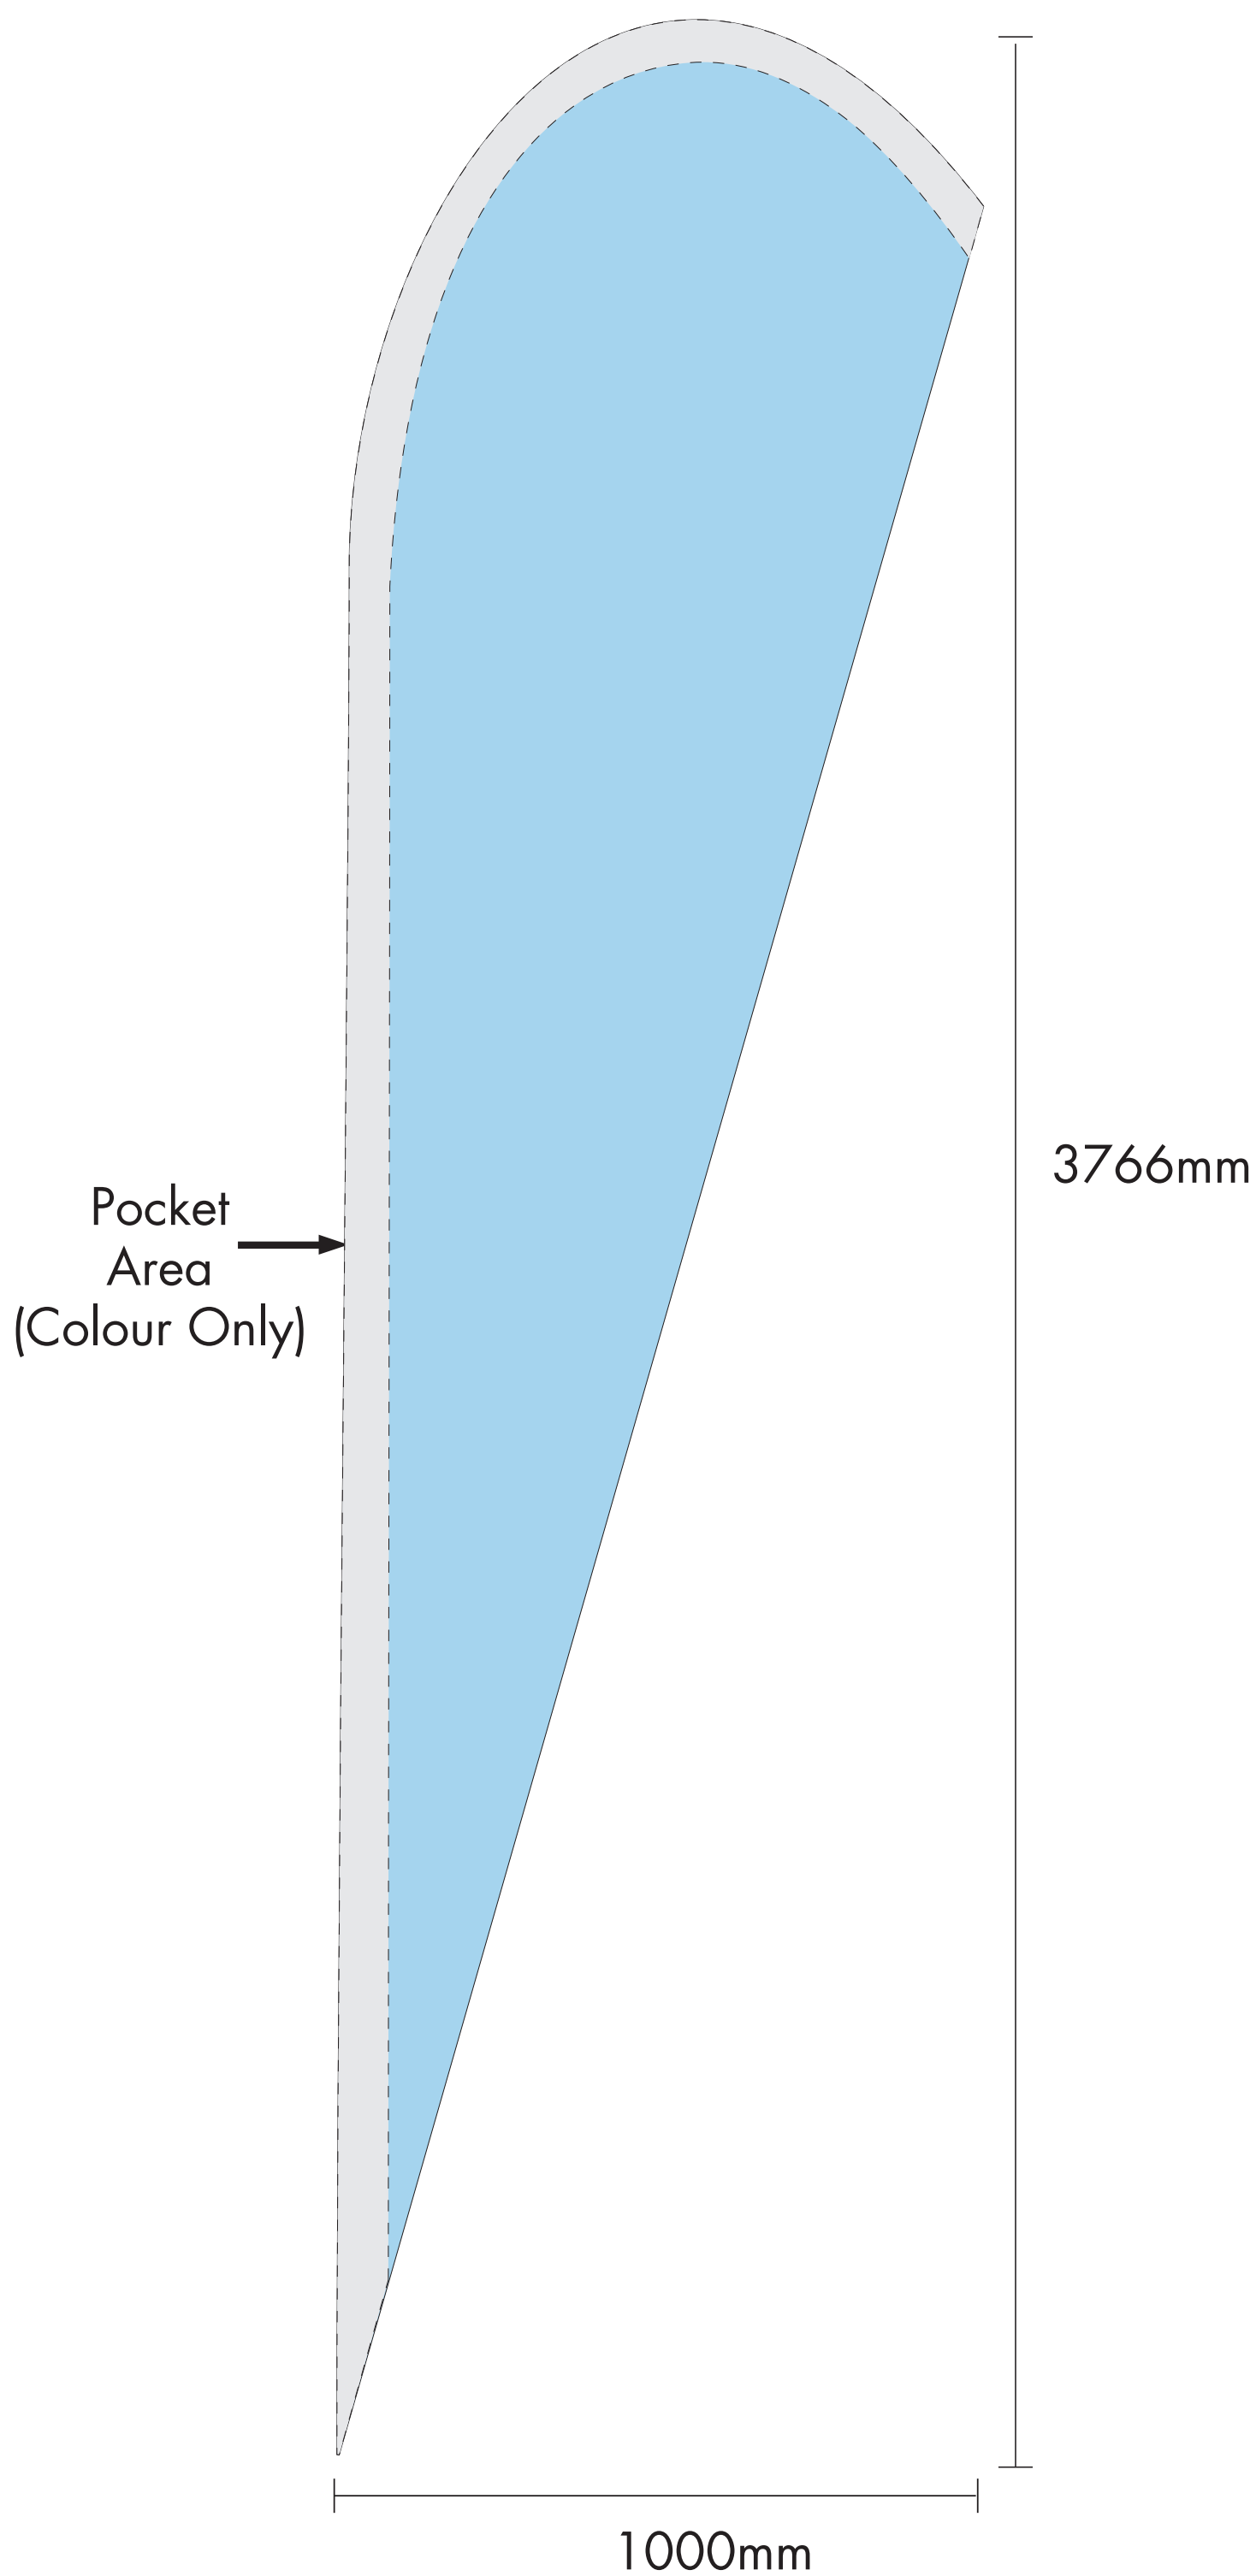

2m Blade

(Template @ 10%)

Convert all text to outlines or supply specific fonts.

Keep all Text and Logos within the Light BLUE area and 50mm away from edge.

All background colour / images to bleed off.

Convert all colours to Pantone C where possible.

Keep all Text and Logos within the Light BLUE area and 50mm away from edge.

All background colour / images to bleed off.

Convert all colours to Pantone C where possible.

BANNER BOX

www.bannerbox.co.uk

Adelphi Way, Ireland Ind. Est, Staveley, Chesterfield, Derbyshire, S43 3LS

Tel: 01246 472949

E-mail: sales@bannerbox.co.uk

4m Blade

(Template @ 10%)

Convert all text to outlines or supply specific fonts.
Keep all Text and Logos within the Light BLUE area and 50mm away from edge.
All background colour / images to bleed off.
Convert all colours to Pantone C where possible.