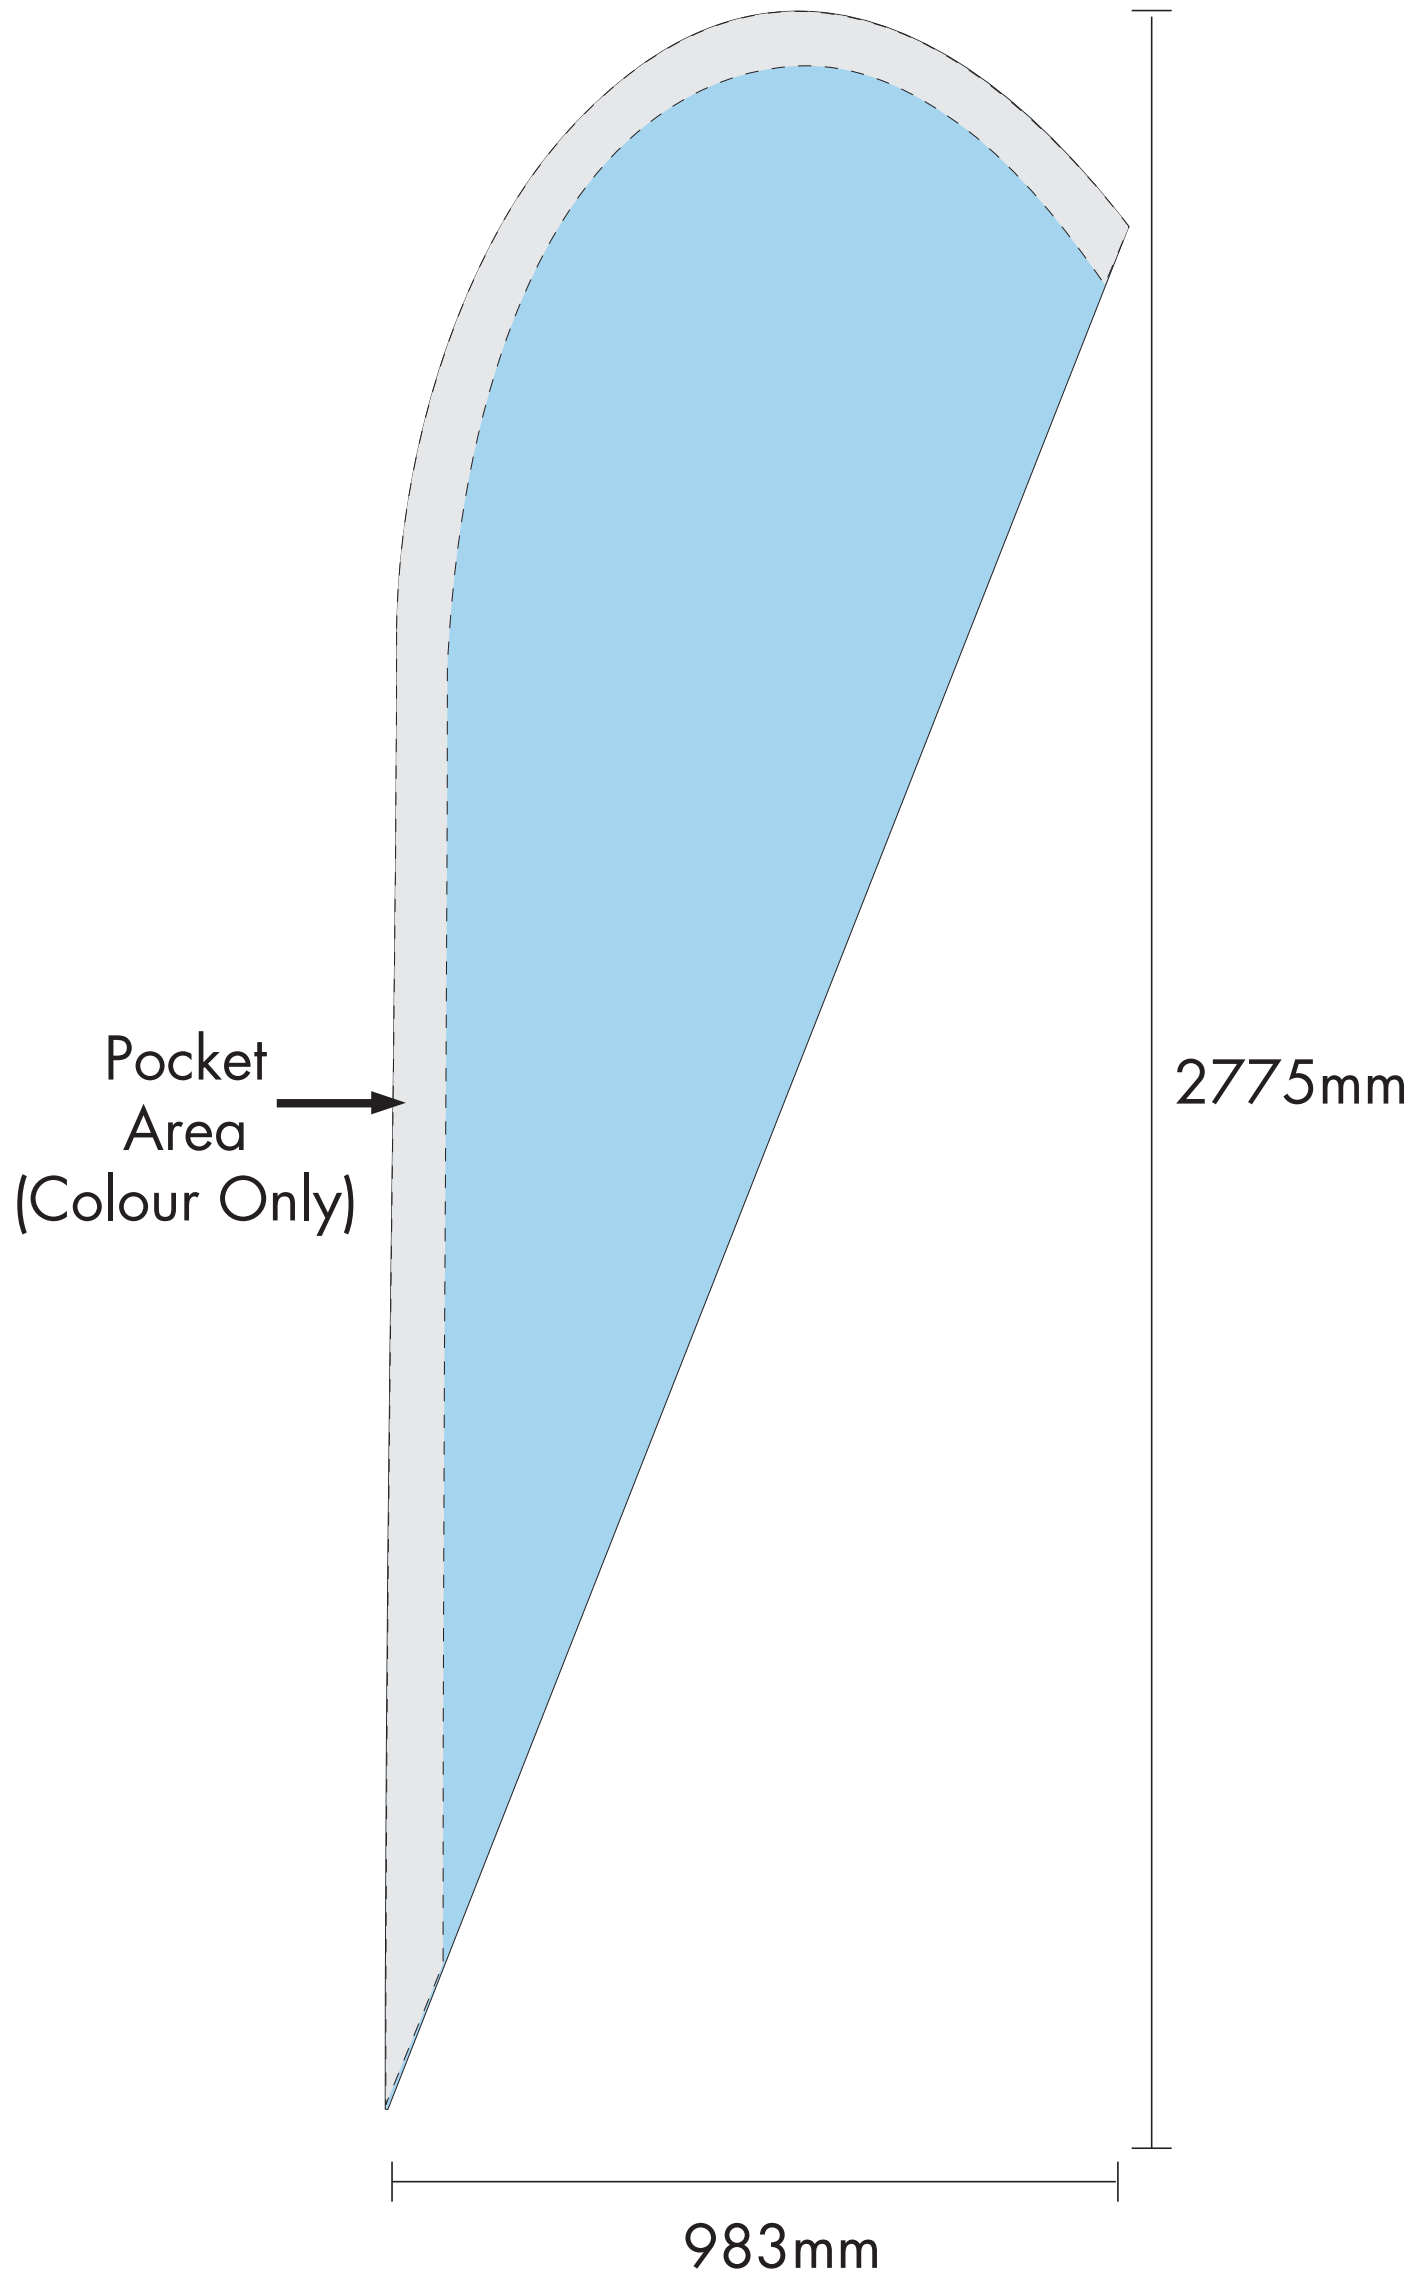

3m Blade

(Template @ 10%)

Convert all text to outlines or supply specific fonts.

Keep all Text and Logos within the Light BLUE area and 50mm away from edge.

All background colour / images to bleed off.

Convert all colours to Pantone C where possible.

BANNER BOX

www.bannerbox.co.uk

Adelphi Way, Ireland Ind. Est, Staveley, Chesterfield, Derbyshire, S43 3LS

Tel: 01246 472949

E-mail: sales@bannerbox.co.uk