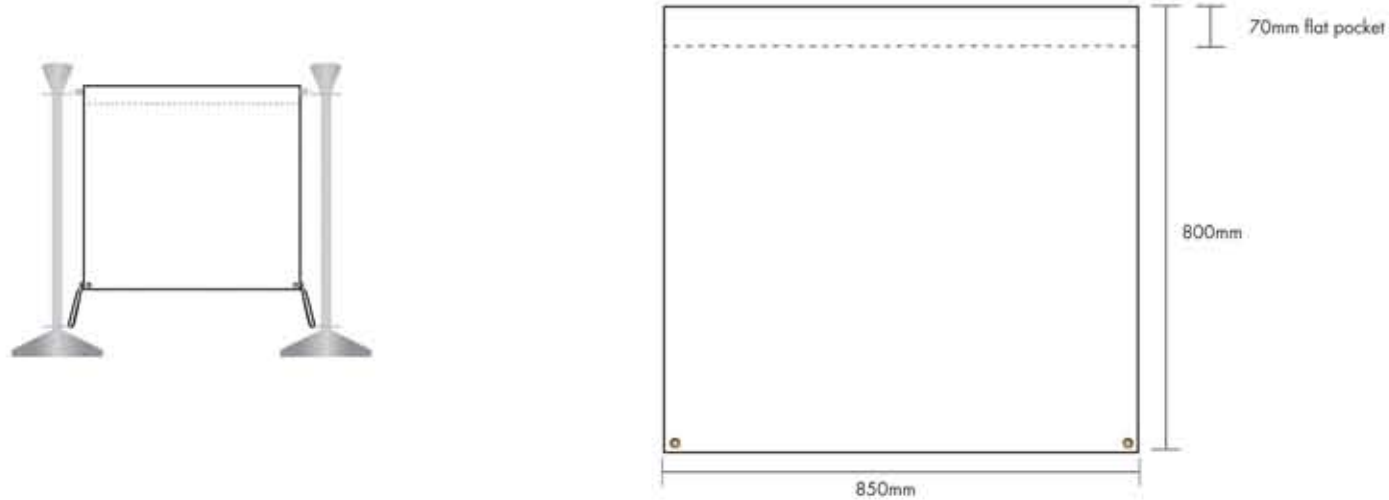

Cafe Windbreaks

850mm Cafe Windbreak - Single Bar (1000mm Crossbar) (Template @10%)

1350mm Cafe Windbreak - Single Bar (Template @10%)

1850mm Cafe Windbreak - Single Bar (Template @10%)

Please convert all colours to Pantone C where possible or give CMYK breakdown.
Please add 30mm bleed to all sides when template is scaled to 100%.
Keep text and logos at least 50mm inside the print area.