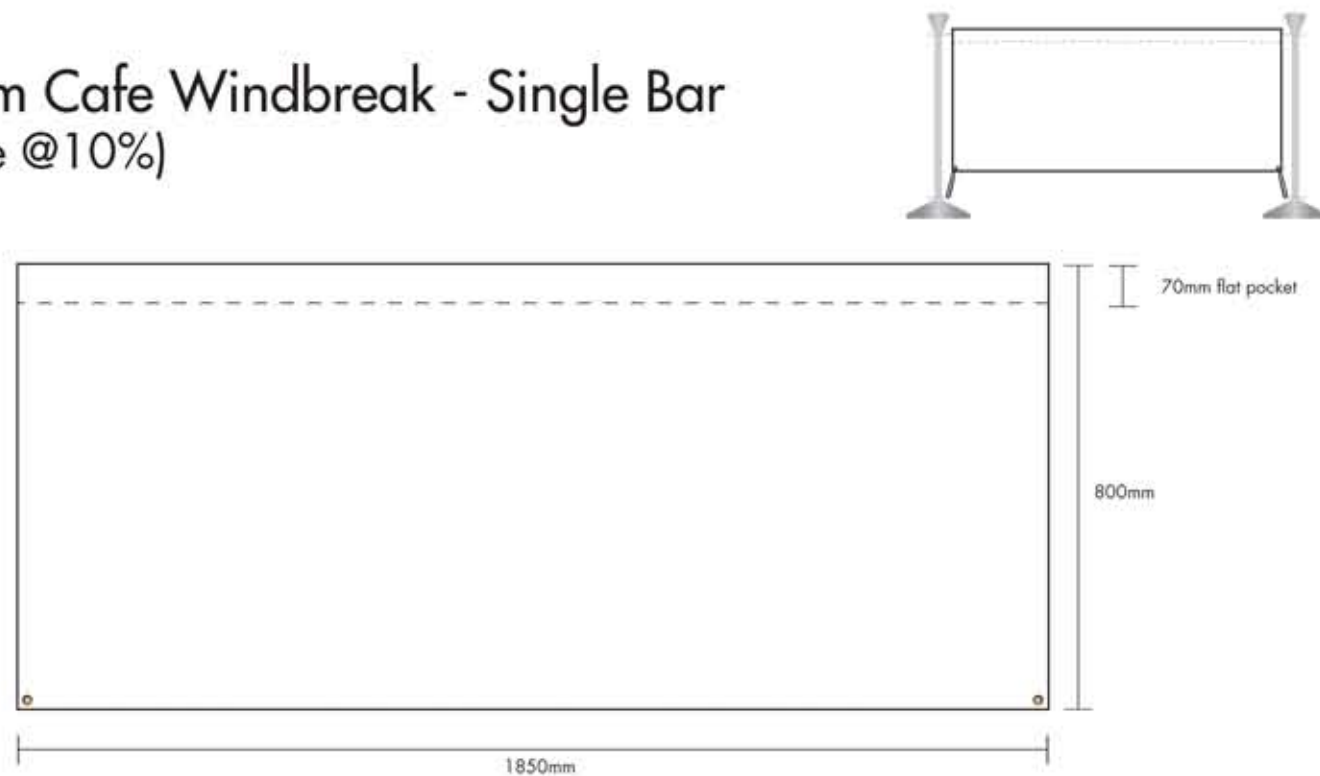

Cafe Windbreaks

850mm Cafe Windbreak - Single Bar (1000mm Crossbar) (Template @10%)

1350mm Cafe Windbreak - Single Bar (Template @10%)

1850mm Cafe Windbreak - Single Bar (Template @10%)

Please convert all colours to Pantone C where possible or give CMYK breakdown.
Please add 30mm bleed to all sides when template is scaled to 100%.
Keep text and logos at least 50mm inside the print area.