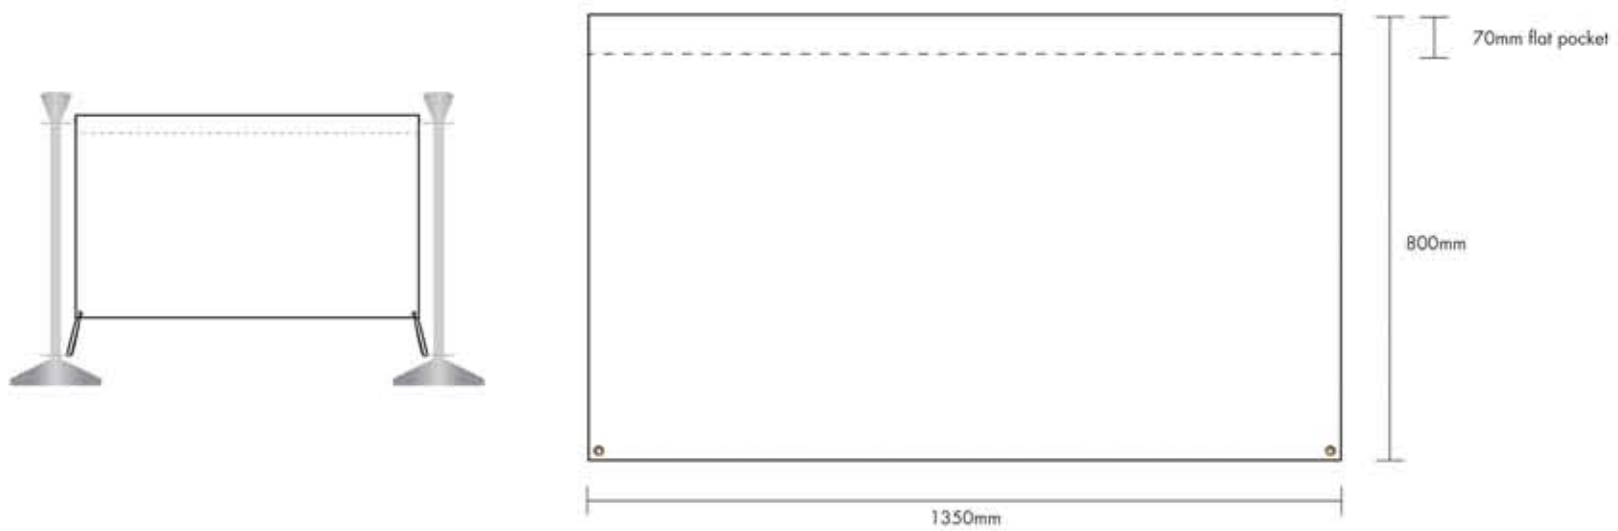

Cafe Windbreaks

850mm Cafe Windbreak - Single Bar (1000mm Crossbar) (Template @10%)

1350mm Cafe Windbreak - Single Bar (Template @10%)

1850mm Cafe Windbreak - Single Bar (Template @10%)

Please convert all colours to Pantone C where possible or give CMYK breakdown.
Please add 30mm bleed to all sides when template is scaled to 100%.
Keep text and logos at least 50mm inside the print area.