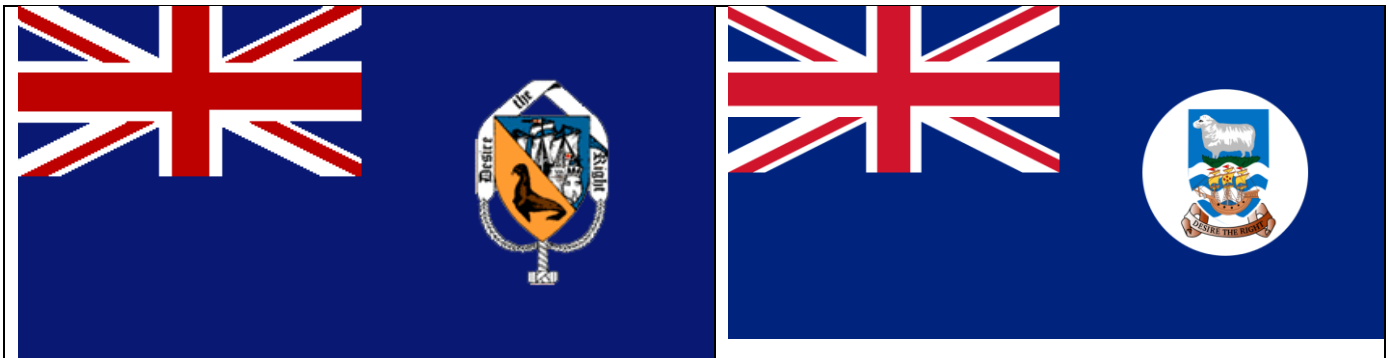

**The Flag of the Falkland Islands
(1925 – 1948)**

**The Flag of the Falkland Islands
(1948 – 1982)
(1982 - 1985)**

For a short time in 1982 the British Blue Ensign was banned and the blue-white-blue with yellow sun Flag of Argentina was adopted during the Falklands war. The white disc was removed and badge enlarged on the British Ensign in 1985.