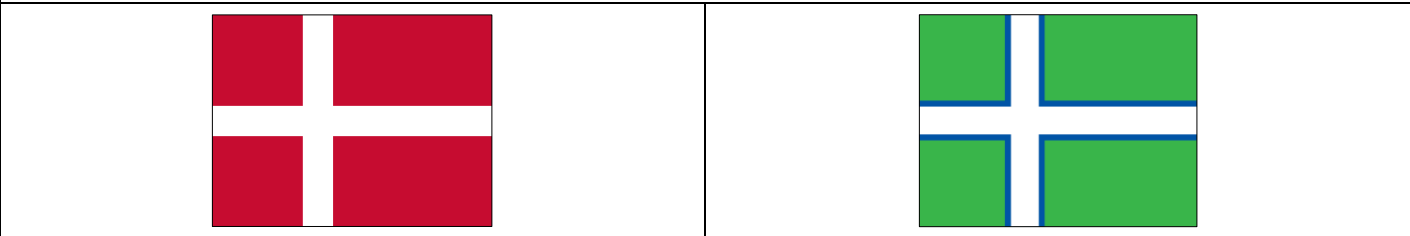

Brief History

Prior to 1983 Greenland was a Danish colony since 1814. The flag during this time as the red field with white cross Danish flag. The Danish flag is still flown side-by-side the Flag of Greenland.

In 1973 a flag for Greenland was proposed, it featured a green field with white blue-bordered Nordic cross. However it never became official.

The Flag of Denmark (1814 – 1983)	The first proposed Flag of Greenland (1973)

It wasn't till 1984 that a second flag specific to Greenland was proposed by Sven Tito Achen and seriously considered and featured a green field with white Nordic cross. It narrowly lost out to the modern flag when Greenland gained independence.

The modern flag of independent Greenland designed by Thue Christiansen was adopted after its independence in 1985. It features a red-white horizontal bicolour with a off-centre, counter-changed disk. The locals call it 'Erfalatorput', meaning 'our flag'.