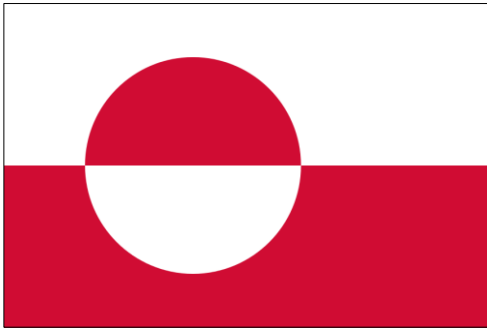

# FLAG OF GREENLAND - A BRIEF HISTORY

Where In The World

### Trivia

The Flag of Greenland is the only Nordic country that doesn't feature a Nordic cross.

### Brief History

Prior to 1983 Greenland was a Danish colony since 1814. The flag during this time as the red field with white cross Danish flag. The Danish flag is still flown side-by-side the Flag of Greenland.

In 1973 a flag for Greenland was proposed, it featured a green field with white blue-bordered Nordic cross. However it never became official.

<b>The Flag of Denmark (1814 – 1983)</b>	<b>The first proposed Flag of Greenland (1973)</b>
--	--