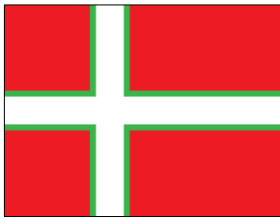

Examples of Other Proposed Flags of Greenland

Here are two more examples of the proposed flags of Greenland.

3rd Proposal