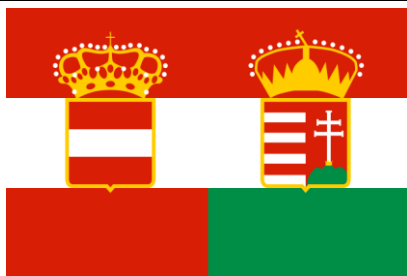

FLAG OF SLOVAKIA - A BRIEF HISTORY

Where In The World

Trivia

Slovakia's flag shares elements with the coat of arms of Hungary. Each has a double-cross upon the middle of three hills.

Technical Specification

Adopted:	1992
Proportion:	2:3
Design:	A tricolour bearing equal horizontal stripes of white, blue and red, from top to bottom. A shield depicting a double-cross upon the second of three hills is displayed just left of the centre.
Colours:	PMS - Red: 186 C, Blue: 286 C CMYK - Red: 15% Cyan, 100% Magenta, 84% Yellow, 5% Black; Blue: 100% Cyan, 84% Magenta, 12% Yellow, 4% Black

Brief History

The lands constituting Slovakia today were territories of Hungary and came under the Flag of Austria-Hungary.

It remained this way until the end of World War I and the dissolution of the Austro-Hungarian Empire. US President Woodrow Wilson's post-war demands saw the independence of Austro-Hungarian states.

Consequently, the state of Czechoslovakia was born. They created a new flag, which is still used by the Czech Republic today.

The Flag of Austria-Hungary

The Flag of Czechoslovakia

Following the Munich Agreement in 1938 Nazi Germany annexed the Sudetenland and dismantled Czechoslovakia. The country was divided into two states: the Protectorate of Bohemia and Moravia, and the Slovak Republic.