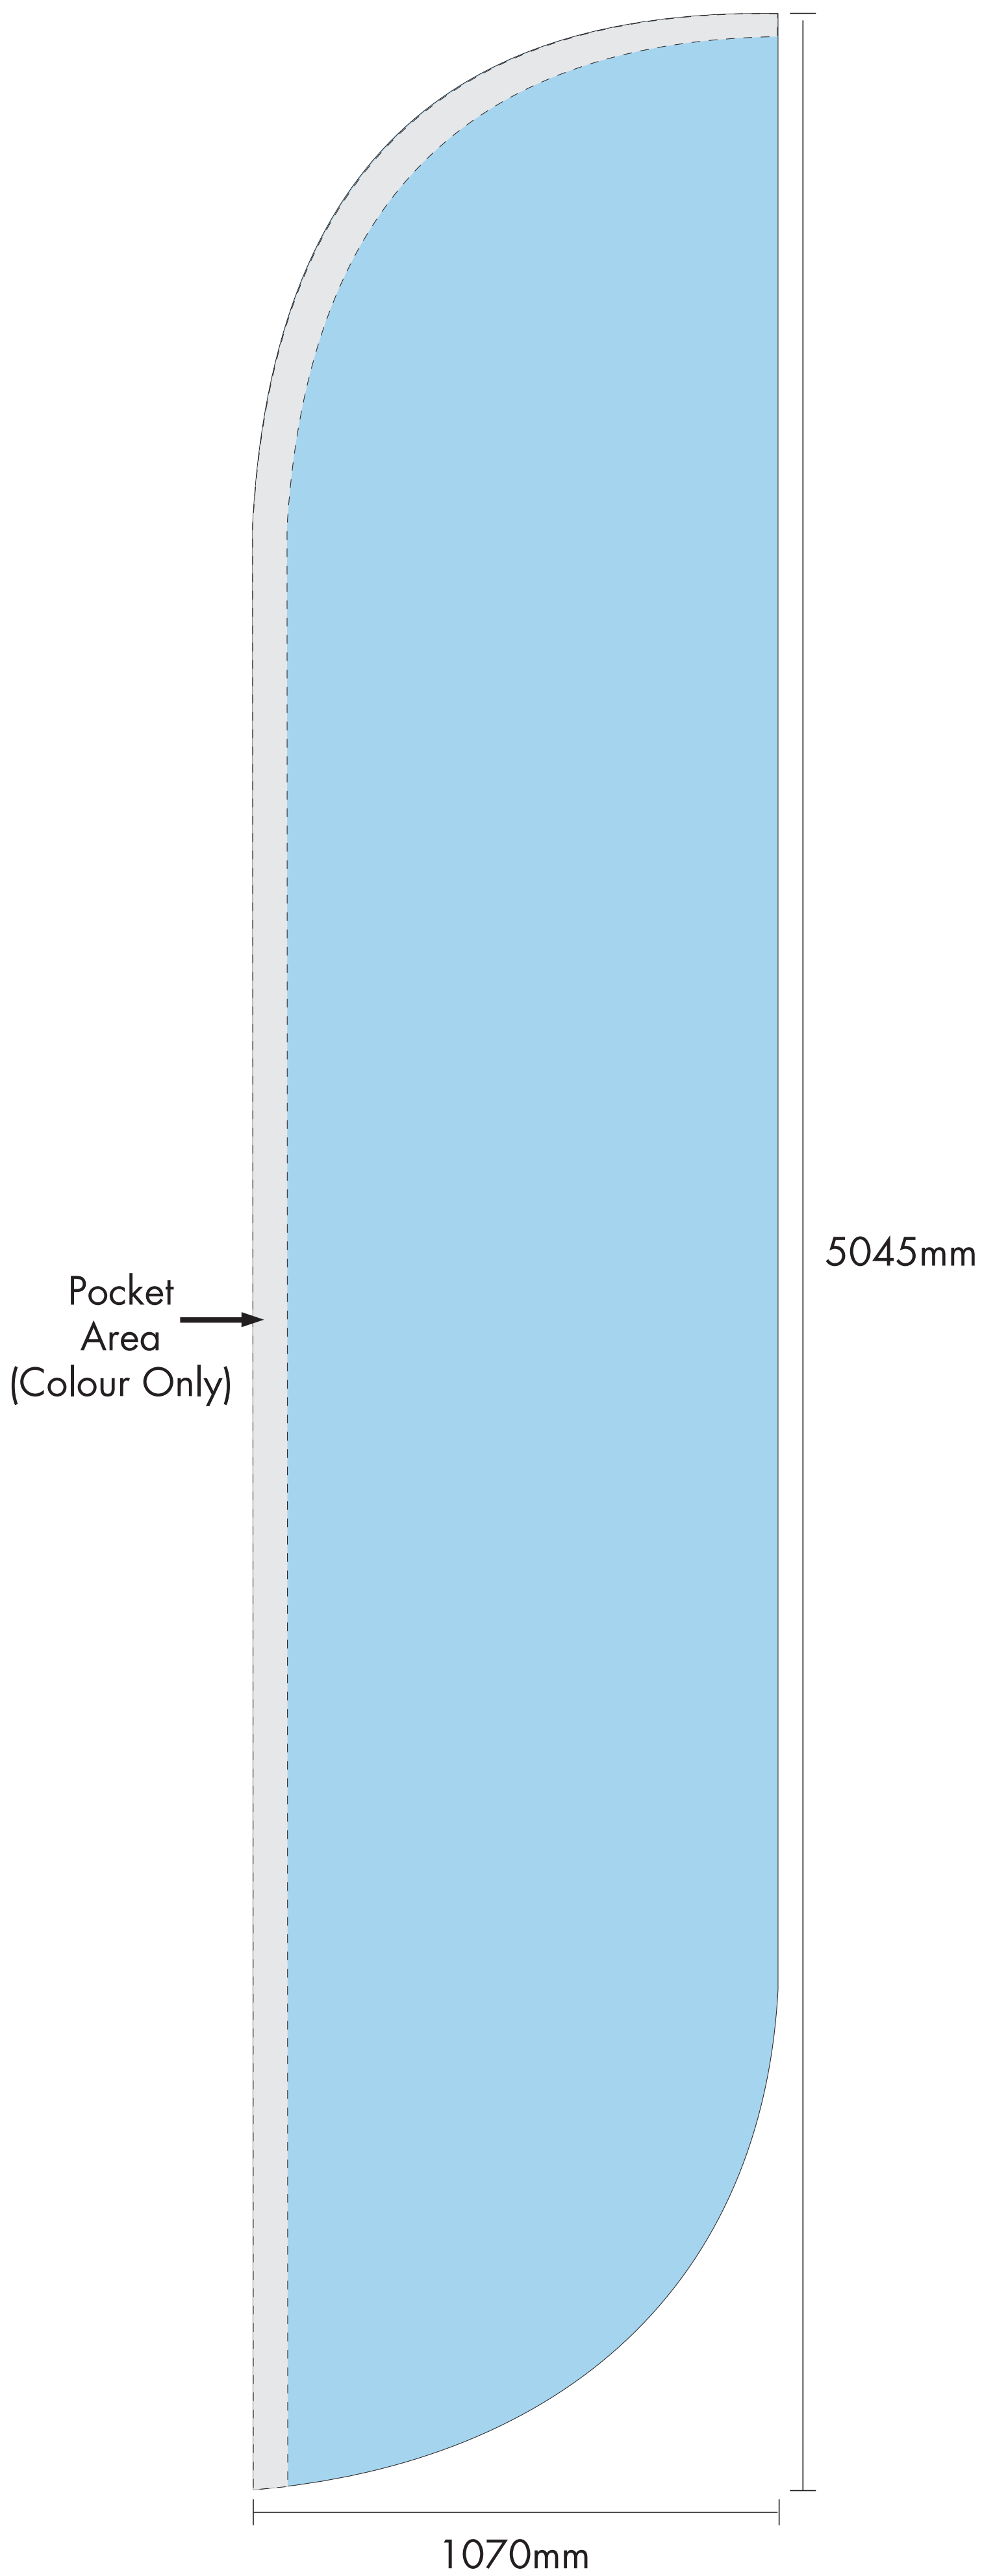

2m Mistral

(Template @ 10%)

Convert all text to outlines or supply specific fonts.

Keep all Text and Logos within the Light BLUE area and 50mm away from edge.

All background colour / images to bleed off.

Convert all colours to Pantone C where possible.

BANNER BOX

www.bannerbox.co.uk

Adelphi Way, Ireland Ind. Est, Staveley, Chesterfield, Derbyshire, S43 3LS

Tel: 01246 472949

E-mail: sales@bannerbox.co.uk

3m Mistral

(Template @ 10%)

Convert all text to outlines or supply specific fonts.
Keep all Text and Logos within the Light BLUE area and 50mm away from edge.
All background colour / images to bleed off.
Convert all colours to Pantone C where possible.

BANNER BOX

www.bannerbox.co.uk

Adelphi Way, Ireland Ind. Est, Staveley, Chesterfield, Derbyshire, S43 3LS

Tel: 01246 472949

E-mail: sales@bannerbox.co.uk

4m Mistral

(Template @ 10%)

Convert all text to outlines or supply specific fonts.
Keep all Text and Logos within the Light BLUE area and 50mm away from edge.
All background colour / images to bleed off.
Convert all colours to Pantone C where possible.

BANNER BOX

www.bannerbox.co.uk

Adelphi Way, Ireland Ind. Est, Staveley, Chesterfield, Derbyshire, S43 3LS

Tel: 01246 472949

E-mail: sales@bannerbox.co.uk

5m Mistral

(Template @ 10%)

Convert all text to outlines or supply specific fonts.
Keep all Text and Logos within the Light BLUE area and 50mm away from edge.
All background colour / images to bleed off.
Convert all colours to Pantone C where possible.