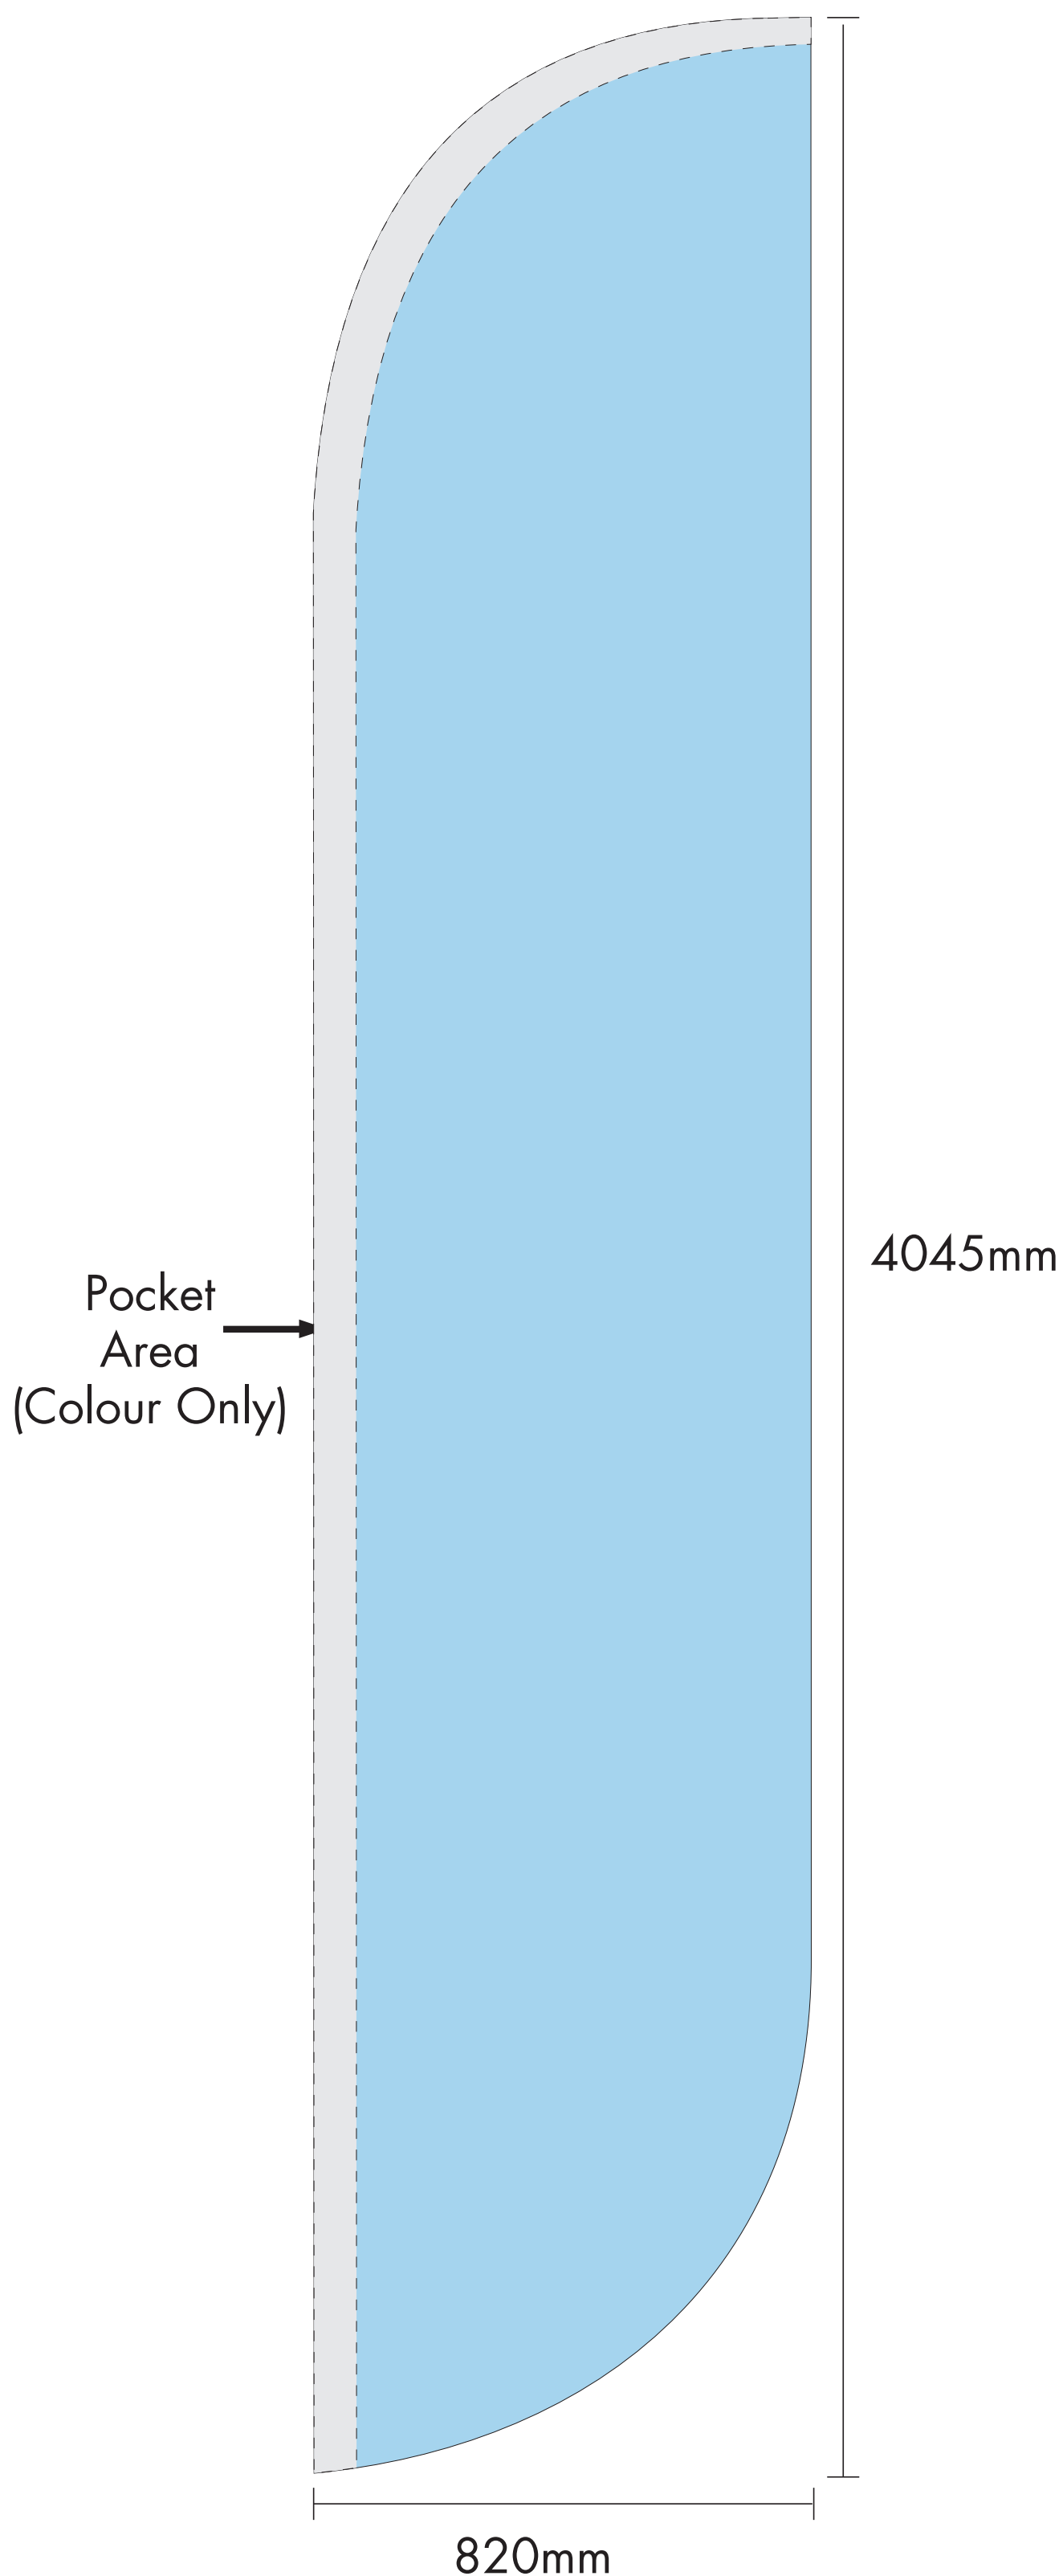

2m Mistral

(Template @ 10%)

Convert all text to outlines or supply specific fonts.

Keep all Text and Logos within the Light BLUE area and 50mm away from edge.

All background colour / images to bleed off.

Convert all colours to Pantone C where possible.

BANNER BOX

www.bannerbox.co.uk

Adelphi Way, Ireland Ind. Est, Staveley, Chesterfield, Derbyshire, S43 3LS

Tel: 01246 472949

E-mail: sales@bannerbox.co.uk

3m Mistral

(Template @ 10%)

Convert all text to outlines or supply specific fonts.
Keep all Text and Logos within the Light BLUE area and 50mm away from edge.
All background colour / images to bleed off.
Convert all colours to Pantone C where possible.

BANNER BOX

www.bannerbox.co.uk

Adelphi Way, Ireland Ind. Est, Staveley, Chesterfield, Derbyshire, S43 3LS

Tel: 01246 472949

E-mail: sales@bannerbox.co.uk

4m Mistral

(Template @ 10%)

Convert all text to outlines or supply specific fonts.
Keep all Text and Logos within the Light BLUE area and 50mm away from edge.
All background colour / images to bleed off.
Convert all colours to Pantone C where possible.

BANNER BOX

www.bannerbox.co.uk

Adelphi Way, Ireland Ind. Est, Staveley, Chesterfield, Derbyshire, S43 3LS

Tel: 01246 472949

E-mail: sales@bannerbox.co.uk

5m Mistral

(Template @ 10%)

Convert all text to outlines or supply specific fonts.
Keep all Text and Logos within the Light BLUE area and 50mm away from edge.
All background colour / images to bleed off.
Convert all colours to Pantone C where possible.