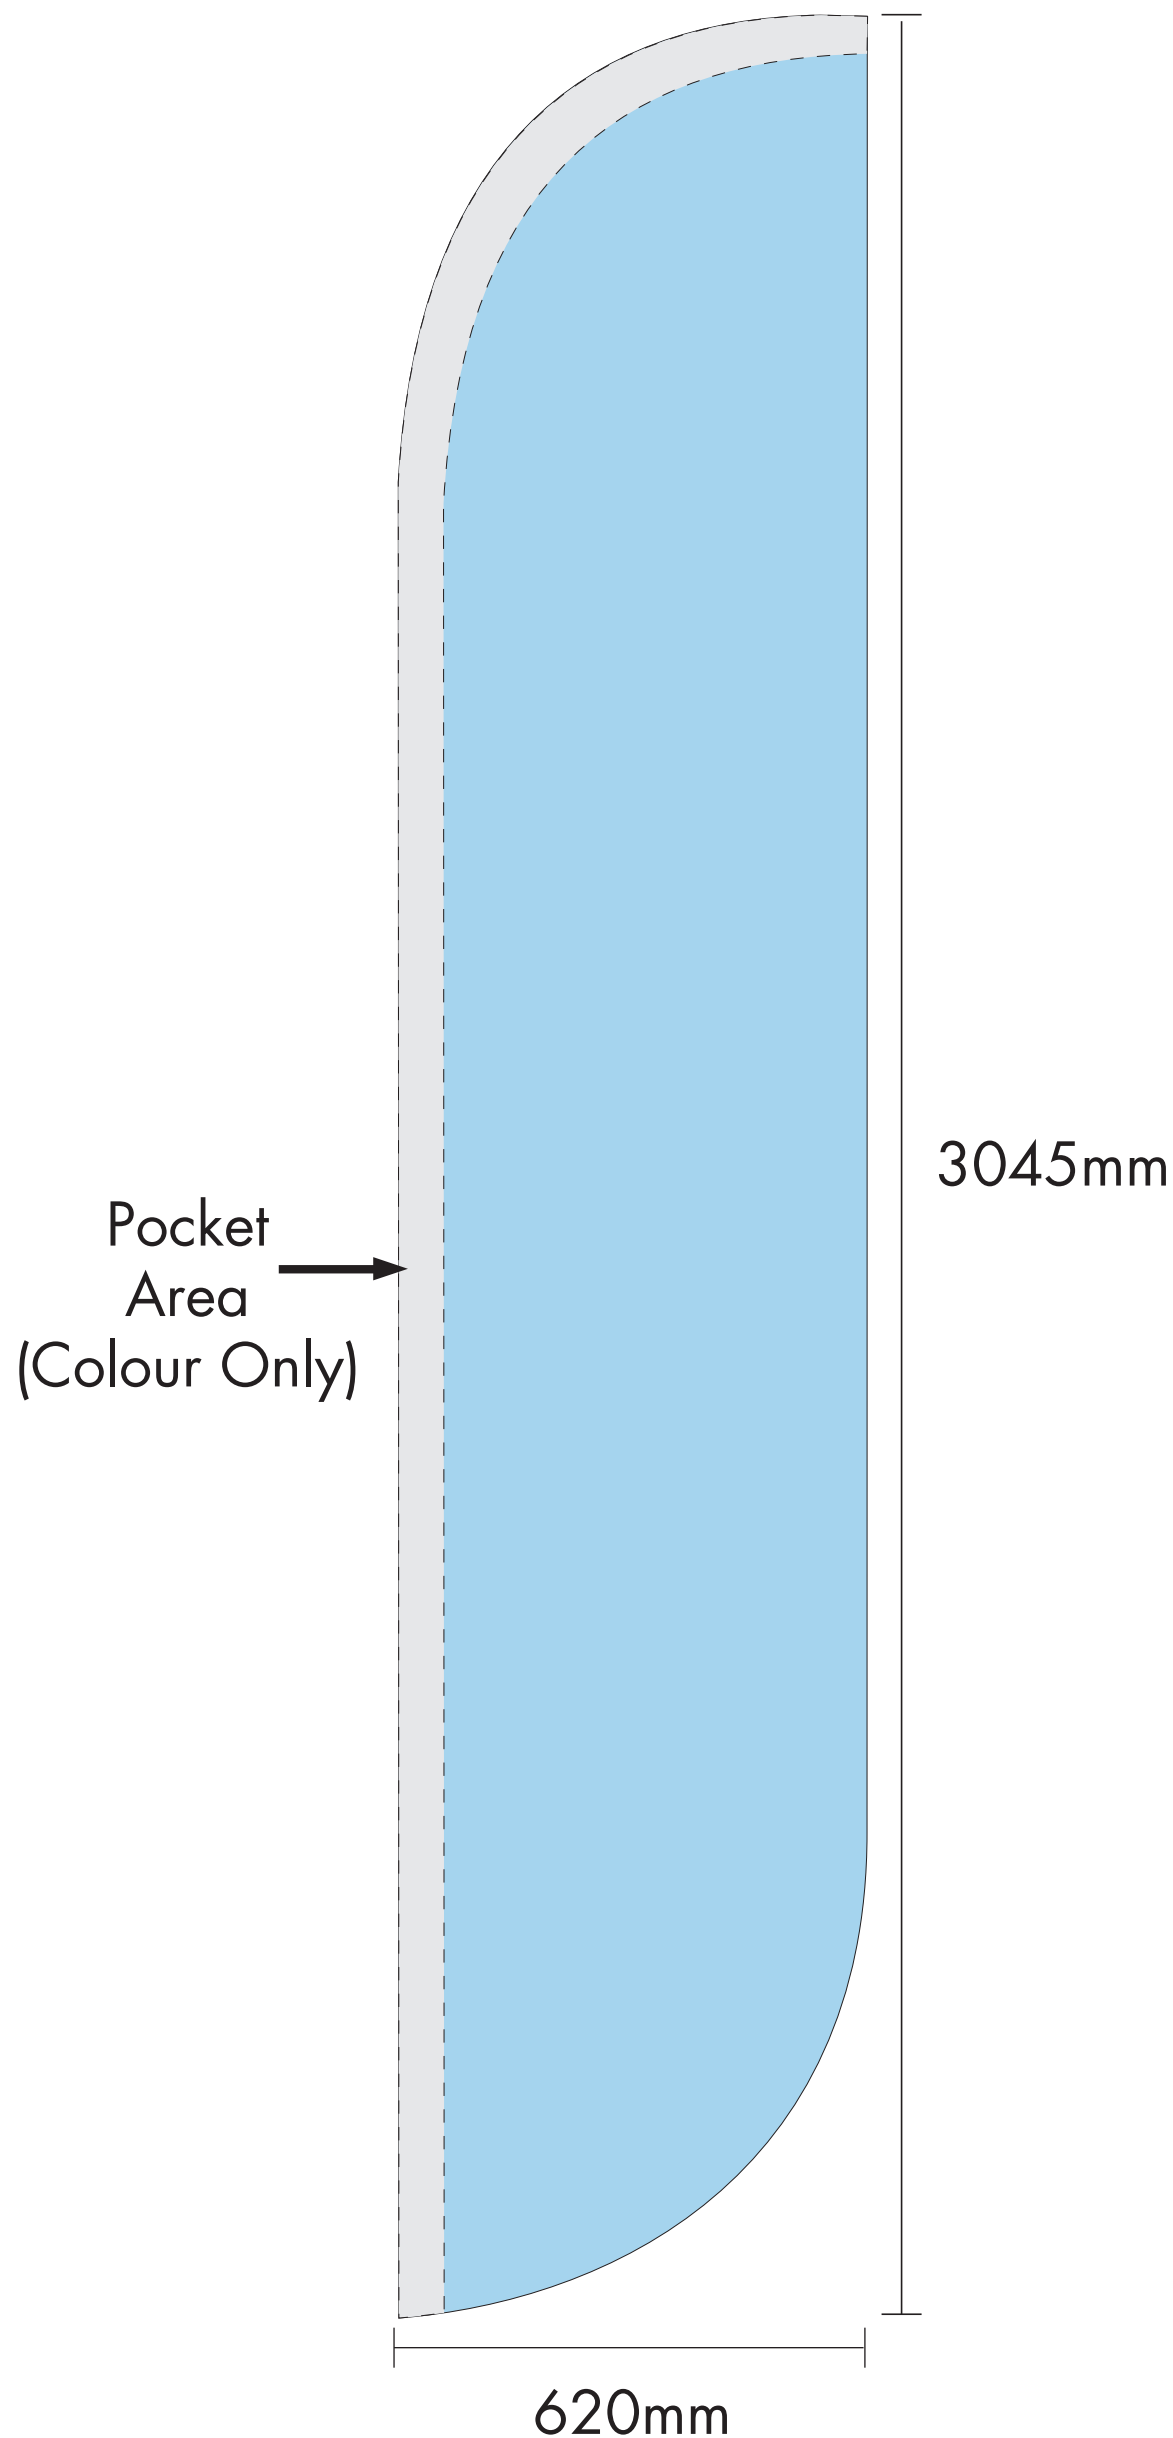

2m Mistral

(Template @ 10%)

Convert all text to outlines or supply specific fonts.

Keep all Text and Logos within the Light BLUE area and 50mm away from edge.

All background colour / images to bleed off.

Convert all colours to Pantone C where possible.

BANNER BOX

www.bannerbox.co.uk

Adelphi Way, Ireland Ind. Est, Staveley, Chesterfield, Derbyshire, S43 3LS

Tel: 01246 472949

E-mail: sales@bannerbox.co.uk

3m Mistral

(Template @ 10%)

Convert all text to outlines or supply specific fonts.
Keep all Text and Logos within the Light BLUE area and 50mm away from edge.
All background colour / images to bleed off.
Convert all colours to Pantone C where possible.

BANNER BOX

www.bannerbox.co.uk

Adelphi Way, Ireland Ind. Est, Staveley, Chesterfield, Derbyshire, S43 3LS

Tel: 01246 472949

E-mail: sales@bannerbox.co.uk

4m Mistral

(Template @ 10%)

Convert all text to outlines or supply specific fonts.
Keep all Text and Logos within the Light BLUE area and 50mm away from edge.
All background colour / images to bleed off.
Convert all colours to Pantone C where possible.

BANNER BOX

www.bannerbox.co.uk

Adelphi Way, Ireland Ind. Est, Staveley, Chesterfield, Derbyshire, S43 3LS

Tel: 01246 472949

E-mail: sales@bannerbox.co.uk

5m Mistral

(Template @ 10%)

Convert all text to outlines or supply specific fonts.
Keep all Text and Logos within the Light BLUE area and 50mm away from edge.
All background colour / images to bleed off.
Convert all colours to Pantone C where possible.