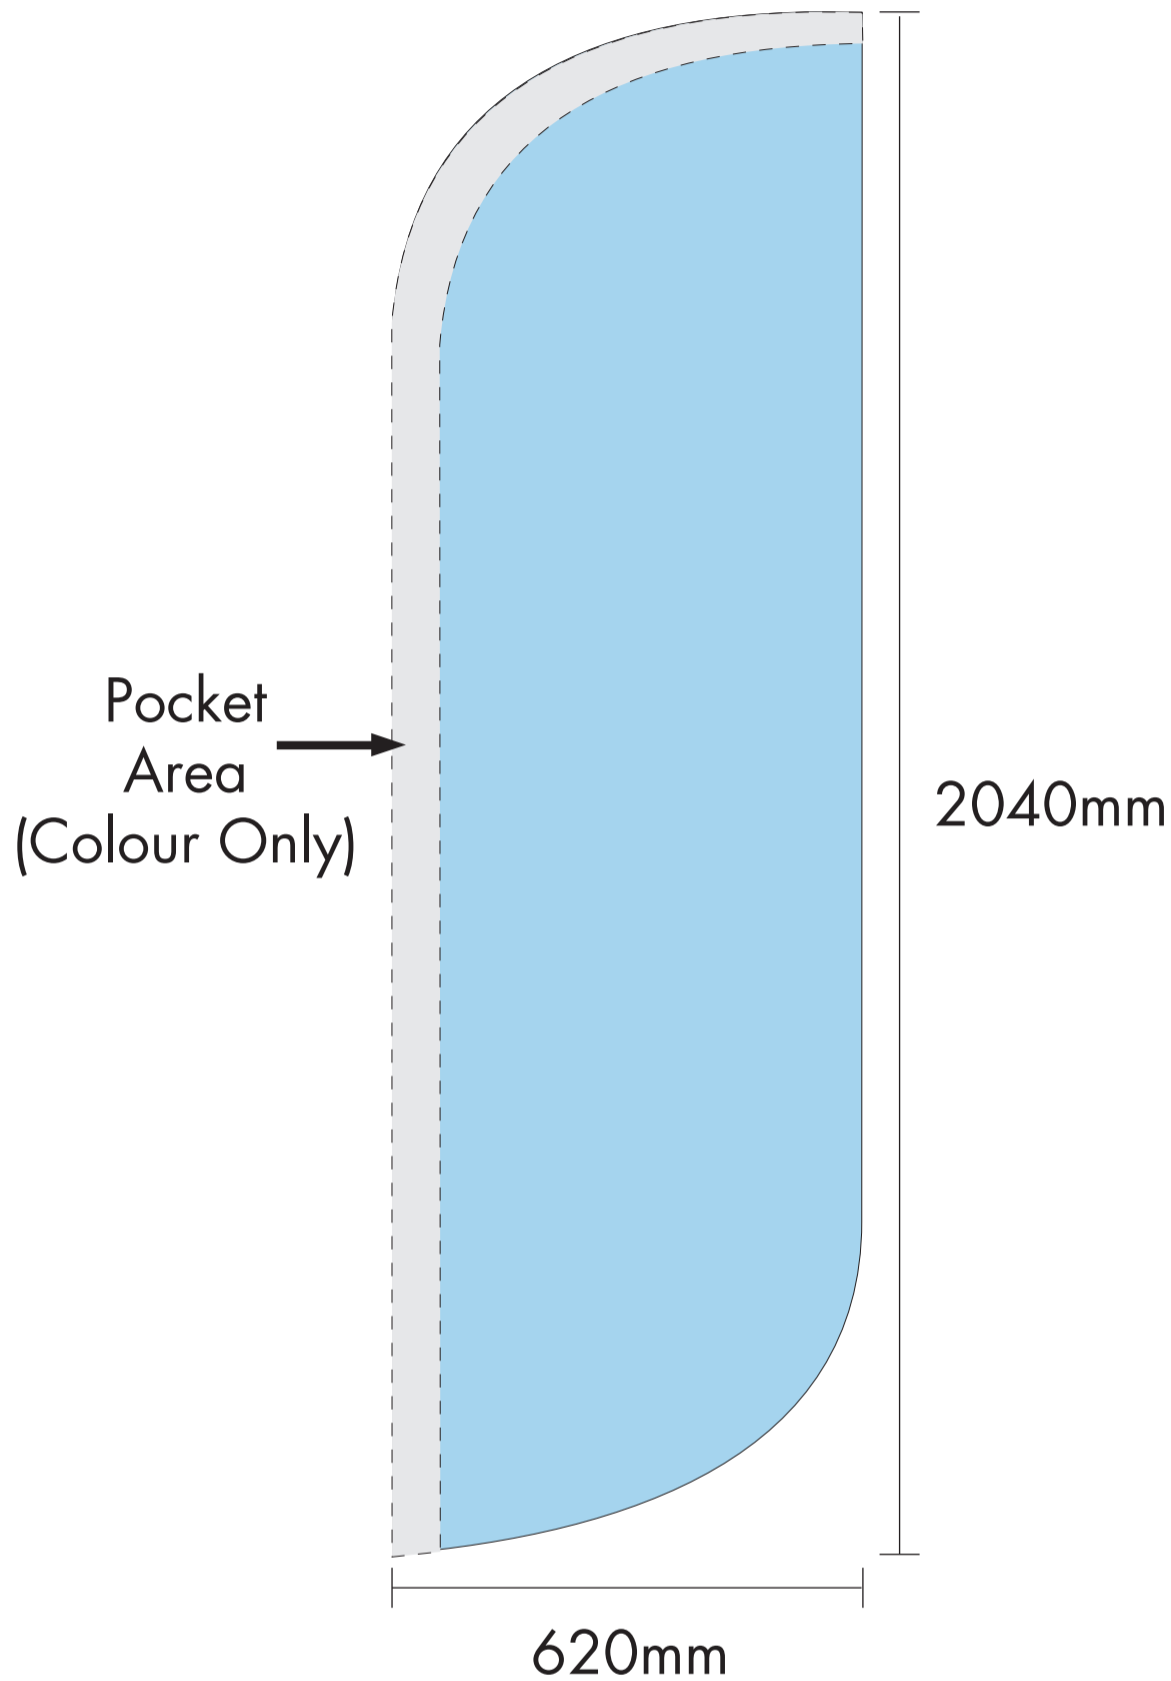

2m Mistral

(Template @ 10%)

Convert all text to outlines or supply specific fonts.

Keep all Text and Logos within the Light BLUE area and 50mm away from edge.

All background colour / images to bleed off.

Convert all colours to Pantone C where possible.

BANNER BOX

www.bannerbox.co.uk

Adelphi Way, Ireland Ind. Est, Staveley, Chesterfield, Derbyshire, S43 3LS

Tel: 01246 472949

E-mail: sales@bannerbox.co.uk

3m Mistral

(Template @ 10%)

Convert all text to outlines or supply specific fonts.
Keep all Text and Logos within the Light BLUE area and 50mm away from edge.
All background colour / images to bleed off.
Convert all colours to Pantone C where possible.

BANNER BOX

www.bannerbox.co.uk

Adelphi Way, Ireland Ind. Est, Staveley, Chesterfield, Derbyshire, S43 3LS

Tel: 01246 472949

E-mail: sales@bannerbox.co.uk

4m Mistral

(Template @ 10%)

Convert all text to outlines or supply specific fonts.
Keep all Text and Logos within the Light BLUE area and 50mm away from edge.
All background colour / images to bleed off.
Convert all colours to Pantone C where possible.

BANNER BOX

www.bannerbox.co.uk

Adelphi Way, Ireland Ind. Est, Staveley, Chesterfield, Derbyshire, S43 3LS

Tel: 01246 472949

E-mail: sales@bannerbox.co.uk

5m Mistral

(Template @ 10%)

Convert all text to outlines or supply specific fonts.
Keep all Text and Logos within the Light BLUE area and 50mm away from edge.
All background colour / images to bleed off.
Convert all colours to Pantone C where possible.