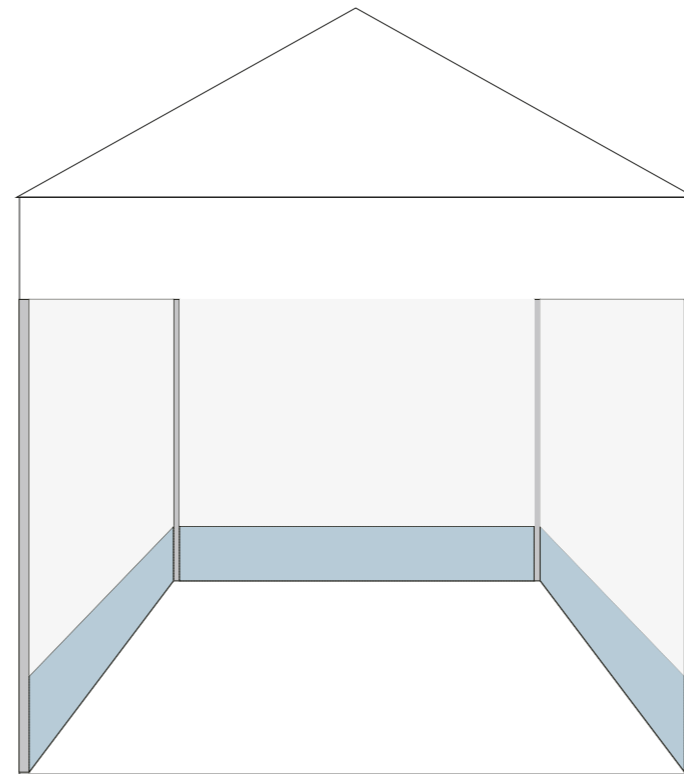

3m x 3m Pop Up Marquee

ARTWORK TEMPLATE

3m Roof

3m Pelmet

3m Wall

Visual

Please outline all fonts and provide specific Pantone / CMYK colour references.
All panels can be printed except the light blue areas, these will be made from stock colours.
Our Fabrics have a degree of shrink & stretch in them so sizes are approximate.