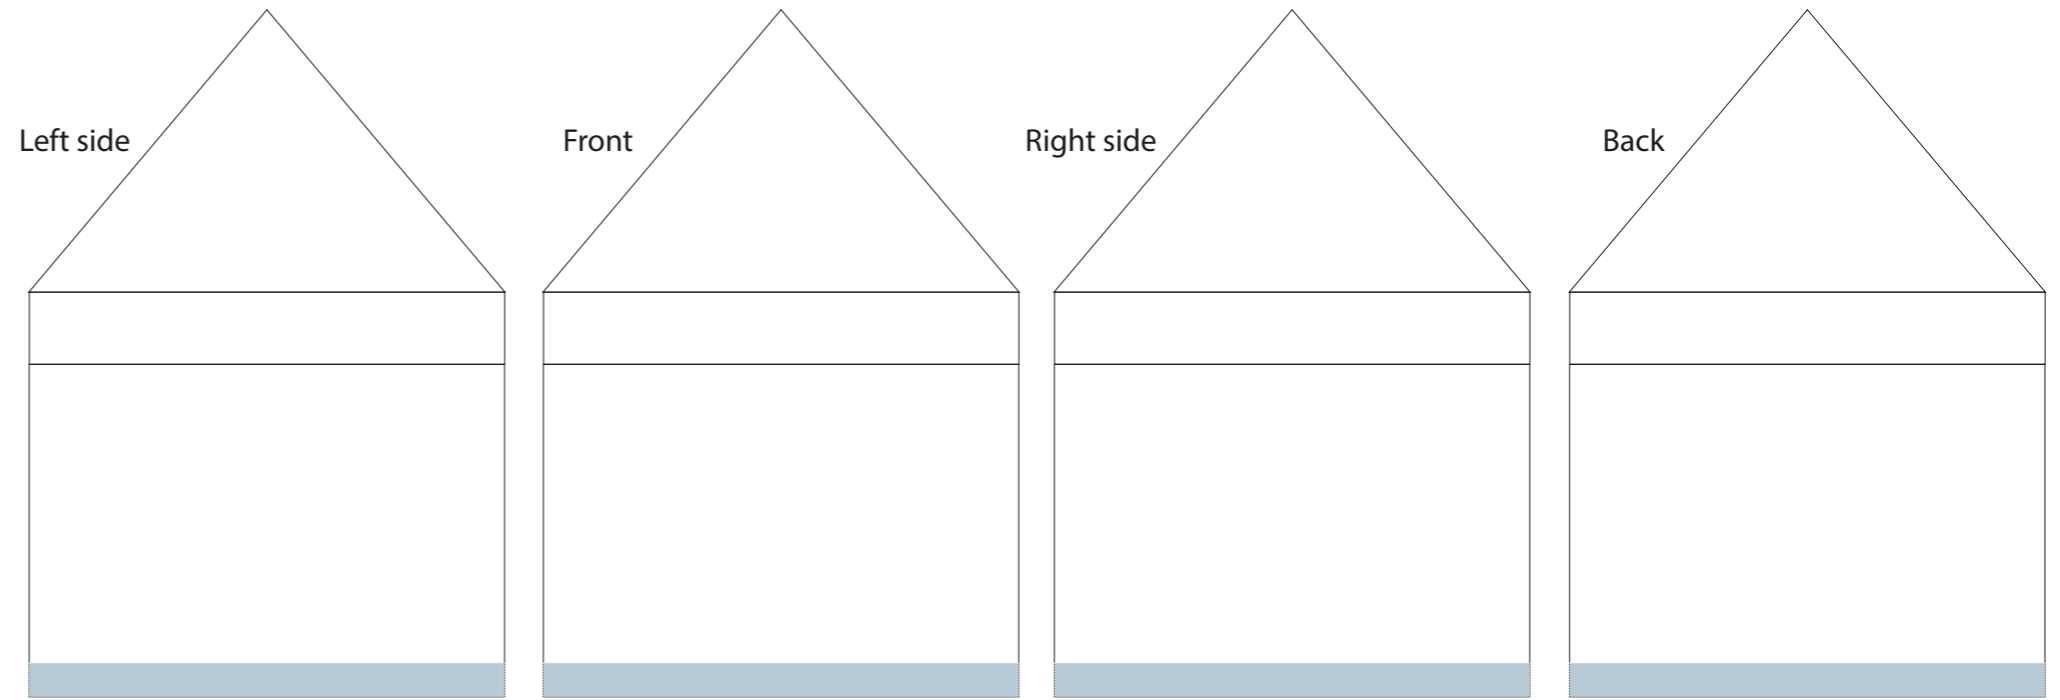

3m x 3m Pop Up Marquee

ARTWORK TEMPLATE

3m Roof

3m Pelmet

3m Wall

Visual

Please outline all fonts and provide specific Pantone / CMYK colour references.
All panels can be printed except the light blue areas, these will be made from stock colours.
Our Fabrics have a degree of shrink & stretch in them so sizes are approximate.