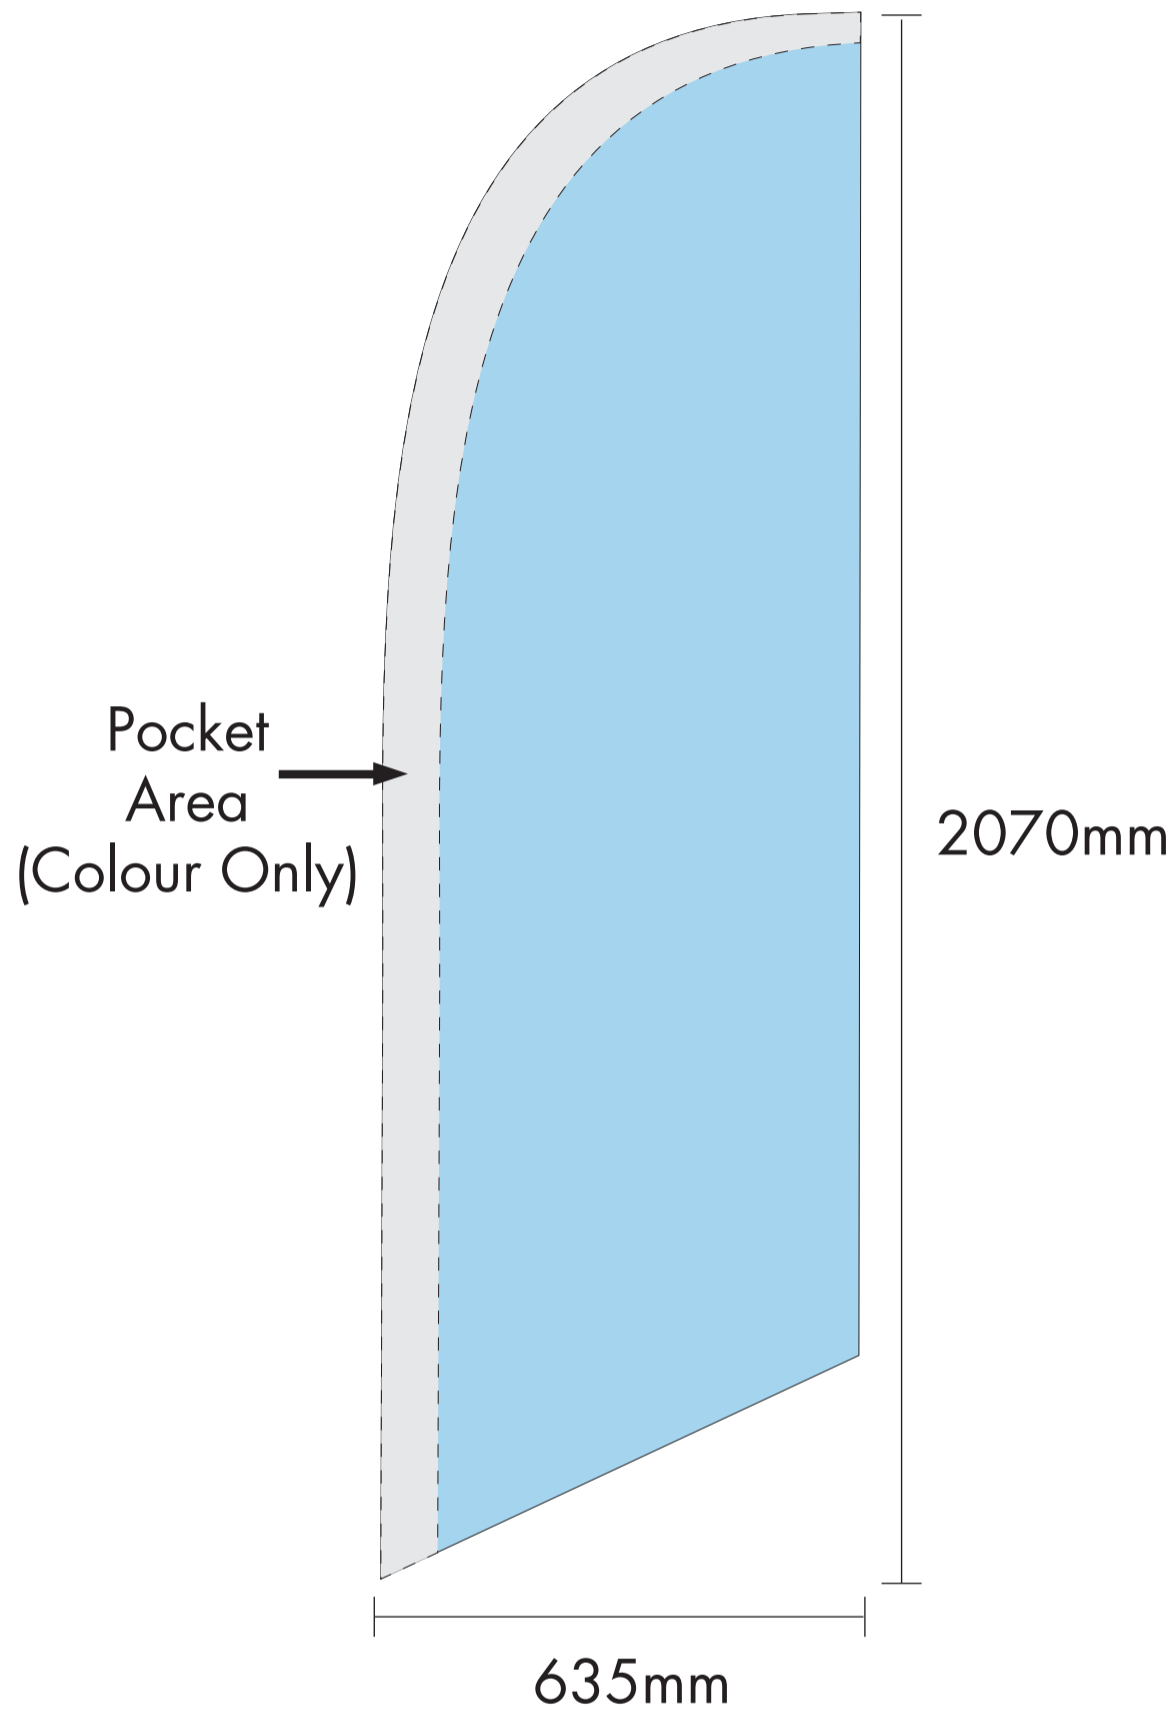

# 2m Sirocco

(Template @ 10%)

Convert all text to outlines or supply specific fonts.

Keep all Text and Logos within the Light BLUE area and 50mm away from edge.

All background colour / images to bleed off.

# 3m Sirocco

(Template @ 10%)

Convert all text to outlines or supply specific fonts.  
Keep all Text and Logos within the Light BLUE area and 50mm away from edge.  
All background colour / images to bleed off.  
Convert all colours to Pantone C where possible.

# 4m Sirocco

(Template @ 10%)

Convert all text to outlines or supply specific fonts.  
Keep all Text and Logos within the Light BLUE area and 50mm away from edge.  
All background colour / images to bleed off.  
Convert all colours to Pantone C where possible.

# 5m Sirocco

(Template @ 10%)

Convert all text to outlines or supply specific fonts.  
Keep all Text and Logos within the Light BLUE area and 50mm away from edge.  
All background colour / images to bleed off.  
Convert all colours to Pantone C where possible.