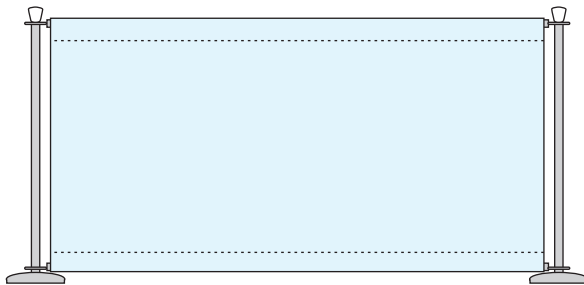

Café Windbreaks

Stainless Steel Post

Graphic sizes

- 850 x 950 mm
- 1350 x 950 mm
- 1850 x 950 mm

Cross Bar Options

- 1000 mm
- 1500 mm
- 2000 mm
- Twin bars
- Single with bungees
- 11 kg
- Thermo plastic weighted base with stainless steel cap
- Wedge shaped finial
- 1100 mm overall height
- 950 mm graphics height

Café Windbreaks Applications

SINGLE SPAN SYSTEM

TWIN SPAN SYSTEM

MULTI SPAN SYSTEM

FLEXIBLE LAYOUTS TO
SUIT EVERY OCCASION

Café Windbreaks

Applications

1350mm CAFÉ WINDBREAK – SINGLE BAR

1350mm CAFÉ WINDBREAK – DOUBLE BAR
(ALSO TO SUIT 1500mm POLE)

Café Windbreaks Applications

850mm CAFÉ WINDBREAK – SINGLE BAR (1000mm CROSSBAR)

950mm CAFÉ WINDBREAK – DOUBLE BAR (1000mm CROSS BAR)

Café Windbreaks

Applications

1850mm CAFÉ WINDBREAK – SINGLE BAR

1850mm CAFÉ WINDBREAK – DOUBLE BAR