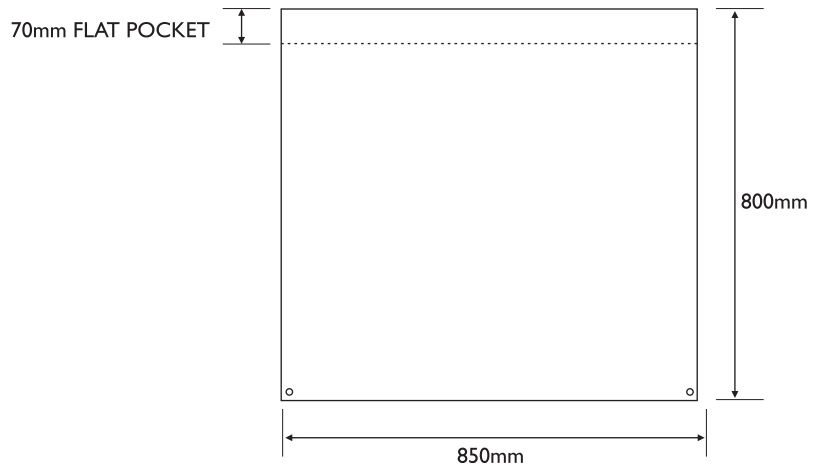

Café Windbreaks

Stainless Steel Post

Graphic sizes

- 850 x 950 mm
- 1350 x 950 mm
- 1850 x 950 mm

Cross Bar Options

- 1000 mm
- 1500 mm
- 2000 mm
- Twin bars
- Single with bungees
- 11 kg
- Thermo plastic weighted base with stainless steel cap
- Wedge shaped finial
- 1100 mm overall height
- 950 mm graphics height

Café Windbreaks Applications

SINGLE SPAN SYSTEM

TWIN SPAN SYSTEM

MULTI SPAN SYSTEM

FLEXIBLE LAYOUTS TO
SUIT EVERY OCCASION

Café Windbreaks

Applications

1350mm CAFÉ WINDBREAK – SINGLE BAR

1350mm CAFÉ WINDBREAK – DOUBLE BAR
(ALSO TO SUIT 1500mm POLE)

Café Windbreaks Applications

850mm CAFÉ WINDBREAK – SINGLE BAR (1000mm CROSSBAR)

950mm CAFÉ WINDBREAK – DOUBLE BAR (1000mm CROSS BAR)

Café Windbreaks

Applications

1850mm CAFÉ WINDBREAK – SINGLE BAR

1850mm CAFÉ WINDBREAK – DOUBLE BAR