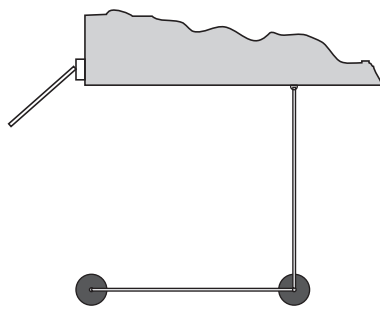

Café Windbreaks

Stainless Steel Post

Graphic sizes

- 850 x 950 mm
- 1350 x 950 mm
- 1850 x 950 mm

Cross Bar Options

- 1000 mm
- 1500 mm
- 2000 mm
- Twin bars
- Single with bungees
- 11 kg
- Thermo plastic weighted base with stainless steel cap
- Wedge shaped finial
- 1100 mm overall height
- 950 mm graphics height

Café Windbreaks Applications

SINGLE SPAN SYSTEM

TWIN SPAN SYSTEM

MULTI SPAN SYSTEM

FLEXIBLE LAYOUTS TO
SUIT EVERY OCCASION

Café Windbreaks

Applications

1350mm CAFÉ WINDBREAK – SINGLE BAR

1350mm CAFÉ WINDBREAK – DOUBLE BAR
(ALSO TO SUIT 1500mm POLE)

Café Windbreaks Applications

850mm CAFÉ WINDBREAK – SINGLE BAR (1000mm CROSSBAR)

950mm CAFÉ WINDBREAK – DOUBLE BAR (1000mm CROSS BAR)

Café Windbreaks

Applications

1850mm CAFÉ WINDBREAK – SINGLE BAR

1850mm CAFÉ WINDBREAK – DOUBLE BAR