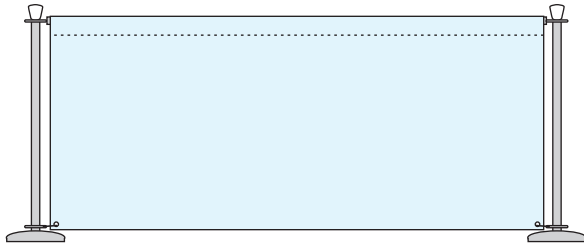

Café Windbreaks

Stainless Steel Post

Graphic sizes

- 850 x 950 mm
- 1350 x 950 mm
- 1850 x 950 mm

Cross Bar Options

- 1000 mm
- 1500 mm
- 2000 mm
- Twin bars
- Single with bungees
- 11 kg
- Thermo plastic weighted base with stainless steel cap
- Wedge shaped finial
- 1100 mm overall height
- 950 mm graphics height

Café Windbreaks Applications

SINGLE SPAN SYSTEM

TWIN SPAN SYSTEM

MULTI SPAN SYSTEM

FLEXIBLE LAYOUTS TO
SUIT EVERY OCCASION

Café Windbreaks

Applications

1350mm CAFÉ WINDBREAK – SINGLE BAR

1350mm CAFÉ WINDBREAK – DOUBLE BAR
(ALSO TO SUIT 1500mm POLE)

Café Windbreaks Applications

850mm CAFÉ WINDBREAK – SINGLE BAR (1000mm CROSSBAR)

950mm CAFÉ WINDBREAK – DOUBLE BAR (1000mm CROSS BAR)

Café Windbreaks

Applications

1850mm CAFÉ WINDBREAK – SINGLE BAR

1850mm CAFÉ WINDBREAK – DOUBLE BAR