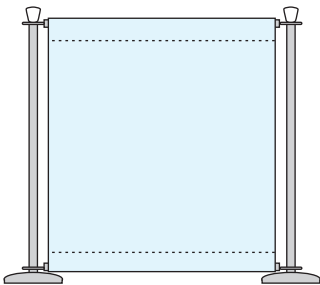

Café Windbreaks

Stainless Steel Post

Graphic sizes

- 850 x 950 mm
- 1350 x 950 mm
- 1850 x 950 mm

Cross Bar Options

- 1000 mm
- 1500 mm
- 2000 mm
- Twin bars
- Single with bungees
- 11 kg
- Thermo plastic weighted base with stainless steel cap
- Wedge shaped finial
- 1100 mm overall height
- 950 mm graphics height

Café Windbreaks Applications

SINGLE SPAN SYSTEM

TWIN SPAN SYSTEM

MULTI SPAN SYSTEM

FLEXIBLE LAYOUTS TO
SUIT EVERY OCCASION

Café Windbreaks

Applications

1350mm CAFÉ WINDBREAK – SINGLE BAR

1350mm CAFÉ WINDBREAK – DOUBLE BAR
(ALSO TO SUIT 1500mm POLE)

Café Windbreaks Applications

850mm CAFÉ WINDBREAK – SINGLE BAR (1000mm CROSSBAR)

950mm CAFÉ WINDBREAK – DOUBLE BAR (1000mm CROSS BAR)

Café Windbreaks