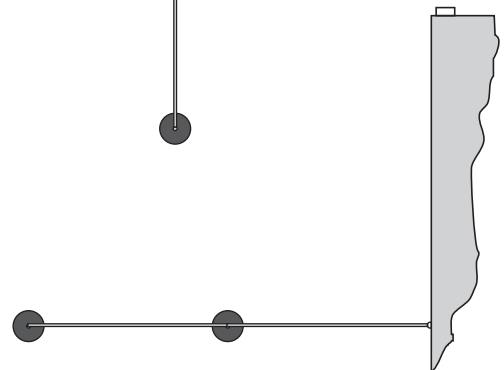

Café Windbreaks

Stainless Steel Post

Graphic sizes

- 850 x 950 mm
- 1350 x 950 mm
- 1850 x 950 mm

Cross Bar Options

- 1000 mm
- 1500 mm
- 2000 mm
- Twin bars
- Single with bungees
- 11 kg
- Thermo plastic weighted base with stainless steel cap
- Wedge shaped finial
- 1100 mm overall height
- 950 mm graphics height

Café Windbreaks Applications

SINGLE SPAN SYSTEM

TWIN SPAN SYSTEM

MULTI SPAN SYSTEM

FLEXIBLE LAYOUTS TO
SUIT EVERY OCCASION

Café Windbreaks

Applications

1350mm CAFÉ WINDBREAK – SINGLE BAR

1350mm CAFÉ WINDBREAK – DOUBLE BAR
(ALSO TO SUIT 1500mm POLE)

Café Windbreaks Applications

850mm CAFÉ WINDBREAK – SINGLE BAR (1000mm CROSSBAR)

950mm CAFÉ WINDBREAK – DOUBLE BAR (1000mm CROSS BAR)

Café Windbreaks