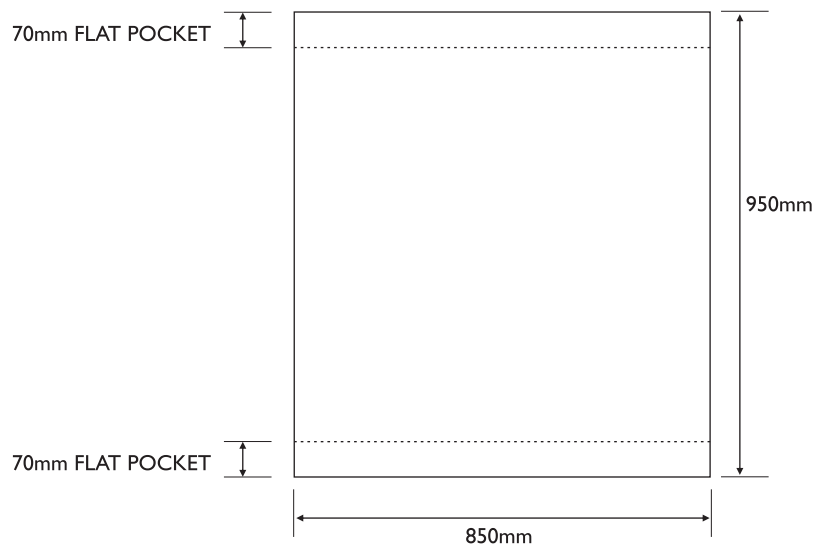

Café Windbreaks

Stainless Steel Post

Graphic sizes

- 850 x 950 mm
- 1350 x 950 mm
- 1850 x 950 mm

Cross Bar Options

- 1000 mm
- 1500 mm
- 2000 mm
- Twin bars
- Single with bungees
- 11 kg
- Thermo plastic weighted base with stainless steel cap
- Wedge shaped finial
- 1100 mm overall height
- 950 mm graphics height

1350mm CAFÉ WINDBREAK – DOUBLE BAR
(ALSO TO SUIT 1500mm POLE)

Café Windbreaks Applications

850mm CAFÉ WINDBREAK – SINGLE BAR (1000mm CROSSBAR)

950mm CAFÉ WINDBREAK – DOUBLE BAR (1000mm CROSS BAR)

Café Windbreaks

Applications

1850mm CAFÉ WINDBREAK – SINGLE BAR

1850mm CAFÉ WINDBREAK – DOUBLE BAR