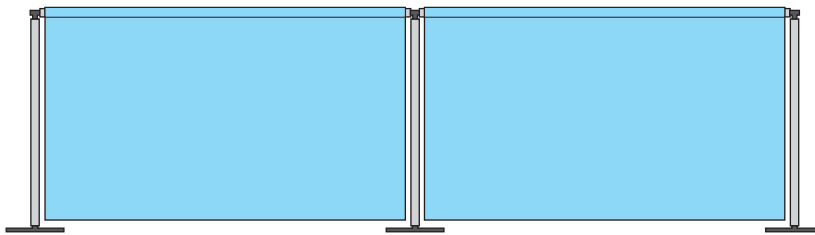

Café Windbreaks

Stainless Steel Post

Graphic sizes

- 850 x 950 mm
- 1350 x 950 mm
- 1850 x 950 mm

Cross Bar Options

- 1000 mm
- 1500 mm
- 2000 mm
- Twin bars
- Single with bungees
- 11 kg
- Thermo plastic weighted base with stainless steel cap
- Wedge shaped finial
- 1100 mm overall height
- 950 mm graphics height

Café Windbreaks Applications

SINGLE SPAN SYSTEM

TWIN SPAN SYSTEM

MULTI SPAN SYSTEM

FLEXIBLE LAYOUTS TO
SUIT EVERY OCCASION

Café Windbreaks

Applications

1350mm CAFÉ WINDBREAK – SINGLE BAR

1350mm CAFÉ WINDBREAK – DOUBLE BAR
(ALSO TO SUIT 1500mm POLE)

Café Windbreaks Applications

850mm CAFÉ WINDBREAK – SINGLE BAR (1000mm CROSSBAR)

950mm CAFÉ WINDBREAK – DOUBLE BAR (1000mm CROSS BAR)

Café Windbreaks

Applications

1850mm CAFÉ WINDBREAK – SINGLE BAR

1850mm CAFÉ WINDBREAK – DOUBLE BAR