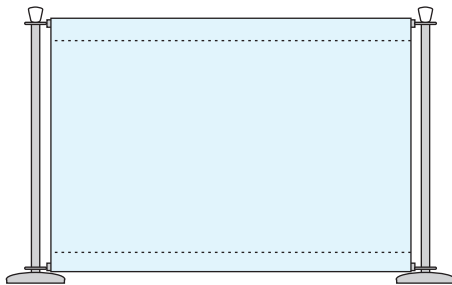

Café Windbreaks

Stainless Steel Post

Graphic sizes

- 850 x 950 mm
- 1350 x 950 mm
- 1850 x 950 mm

Cross Bar Options

- 1000 mm
- 1500 mm
- 2000 mm
- Twin bars
- Single with bungees
- 11 kg
- Thermo plastic weighted base with stainless steel cap
- Wedge shaped finial
- 1100 mm overall height
- 950 mm graphics height

Café Windbreaks Applications

SINGLE SPAN SYSTEM

TWIN SPAN SYSTEM

MULTI SPAN SYSTEM

FLEXIBLE LAYOUTS TO
SUIT EVERY OCCASION

Café Windbreaks

Applications

1350mm CAFÉ WINDBREAK – SINGLE BAR

1350mm CAFÉ WINDBREAK – DOUBLE BAR
(ALSO TO SUIT 1500mm POLE)

Café Windbreaks Applications

850mm CAFÉ WINDBREAK – SINGLE BAR (1000mm CROSSBAR)

950mm CAFÉ WINDBREAK – DOUBLE BAR (1000mm CROSS BAR)

Café Windbreaks