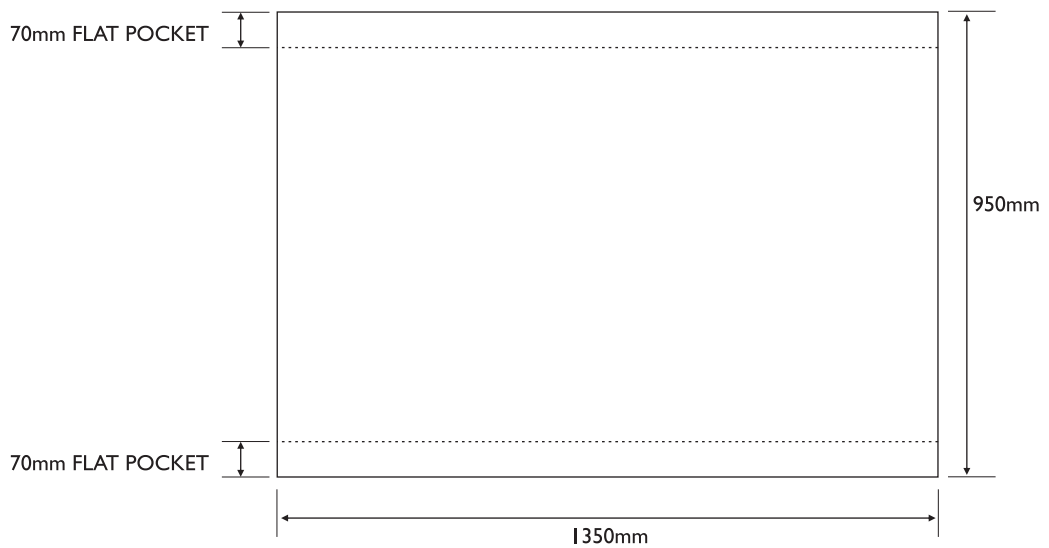

Café Windbreaks

Stainless Steel Post

Graphic sizes

- 850 x 950 mm
- 1350 x 950 mm
- 1850 x 950 mm

Cross Bar Options

- 1000 mm
- 1500 mm
- 2000 mm
- Twin bars
- Single with bungees
- 11 kg
- Thermo plastic weighted base with stainless steel cap
- Wedge shaped finial
- 1100 mm overall height
- 950 mm graphics height

Café Windbreaks Applications

SINGLE SPAN SYSTEM

TWIN SPAN SYSTEM

MULTI SPAN SYSTEM

FLEXIBLE LAYOUTS TO
SUIT EVERY OCCASION

Café Windbreaks

Applications

1350mm CAFÉ WINDBREAK – SINGLE BAR

1350mm CAFÉ WINDBREAK – DOUBLE BAR
(ALSO TO SUIT 1500mm POLE)

Café Windbreaks Applications

850mm CAFÉ WINDBREAK – SINGLE BAR (1000mm CROSSBAR)

950mm CAFÉ WINDBREAK – DOUBLE BAR (1000mm CROSS BAR)

Café Windbreaks

Applications

1850mm CAFÉ WINDBREAK – SINGLE BAR

1850mm CAFÉ WINDBREAK – DOUBLE BAR