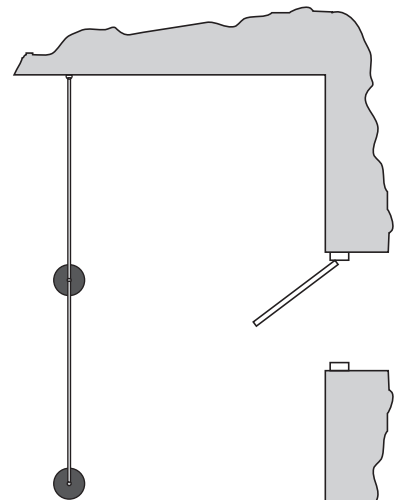

Café Windbreaks

Stainless Steel Post

Graphic sizes

- 850 x 950 mm
- 1350 x 950 mm
- 1850 x 950 mm

Cross Bar Options

- 1000 mm
- 1500 mm
- 2000 mm
- Twin bars
- Single with bungees
- 11 kg
- Thermo plastic weighted base with stainless steel cap
- Wedge shaped finial
- 1100 mm overall height
- 950 mm graphics height

Café Windbreaks Applications

SINGLE SPAN SYSTEM

TWIN SPAN SYSTEM

MULTI SPAN SYSTEM

FLEXIBLE LAYOUTS TO
SUIT EVERY OCCASION

Café Windbreaks

Applications

1350mm CAFÉ WINDBREAK – SINGLE BAR

1350mm CAFÉ WINDBREAK – DOUBLE BAR
(ALSO TO SUIT 1500mm POLE)

Café Windbreaks Applications

850mm CAFÉ WINDBREAK – SINGLE BAR (1000mm CROSSBAR)

950mm CAFÉ WINDBREAK – DOUBLE BAR (1000mm CROSS BAR)

Café Windbreaks

Applications

1850mm CAFÉ WINDBREAK – SINGLE BAR

1850mm CAFÉ WINDBREAK – DOUBLE BAR