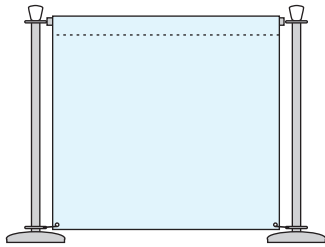

Café Windbreaks

Stainless Steel Post

Graphic sizes

- 850 x 950 mm
- 1350 x 950 mm
- 1850 x 950 mm

Cross Bar Options

- 1000 mm
- 1500 mm
- 2000 mm
- Twin bars
- Single with bungees
- 11 kg
- Thermo plastic weighted base with stainless steel cap
- Wedge shaped finial
- 1100 mm overall height
- 950 mm graphics height

Café Windbreaks Applications

SINGLE SPAN SYSTEM

TWIN SPAN SYSTEM

MULTI SPAN SYSTEM

FLEXIBLE LAYOUTS TO
SUIT EVERY OCCASION

Café Windbreaks

Applications

1350mm CAFÉ WINDBREAK – SINGLE BAR

1350mm CAFÉ WINDBREAK – DOUBLE BAR
(ALSO TO SUIT 1500mm POLE)

Café Windbreaks Applications

850mm CAFÉ WINDBREAK – SINGLE BAR (1000mm CROSSBAR)

950mm CAFÉ WINDBREAK – DOUBLE BAR (1000mm CROSS BAR)

Café Windbreaks