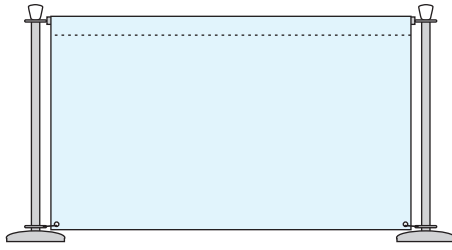

Café Windbreaks

Stainless Steel Post

Graphic sizes

- 850 x 950 mm
- 1350 x 950 mm
- 1850 x 950 mm

Cross Bar Options

- 1000 mm
- 1500 mm
- 2000 mm
- Twin bars
- Single with bungees
- 11 kg
- Thermo plastic weighted base with stainless steel cap
- Wedge shaped finial
- 1100 mm overall height
- 950 mm graphics height

Café Windbreaks Applications

SINGLE SPAN SYSTEM

TWIN SPAN SYSTEM

MULTI SPAN SYSTEM

FLEXIBLE LAYOUTS TO
SUIT EVERY OCCASION

Café Windbreaks

Applications

1350mm CAFÉ WINDBREAK – SINGLE BAR

1350mm CAFÉ WINDBREAK – DOUBLE BAR
(ALSO TO SUIT 1500mm POLE)

Café Windbreaks Applications

850mm CAFÉ WINDBREAK – SINGLE BAR (1000mm CROSSBAR)

950mm CAFÉ WINDBREAK – DOUBLE BAR (1000mm CROSS BAR)

Café Windbreaks