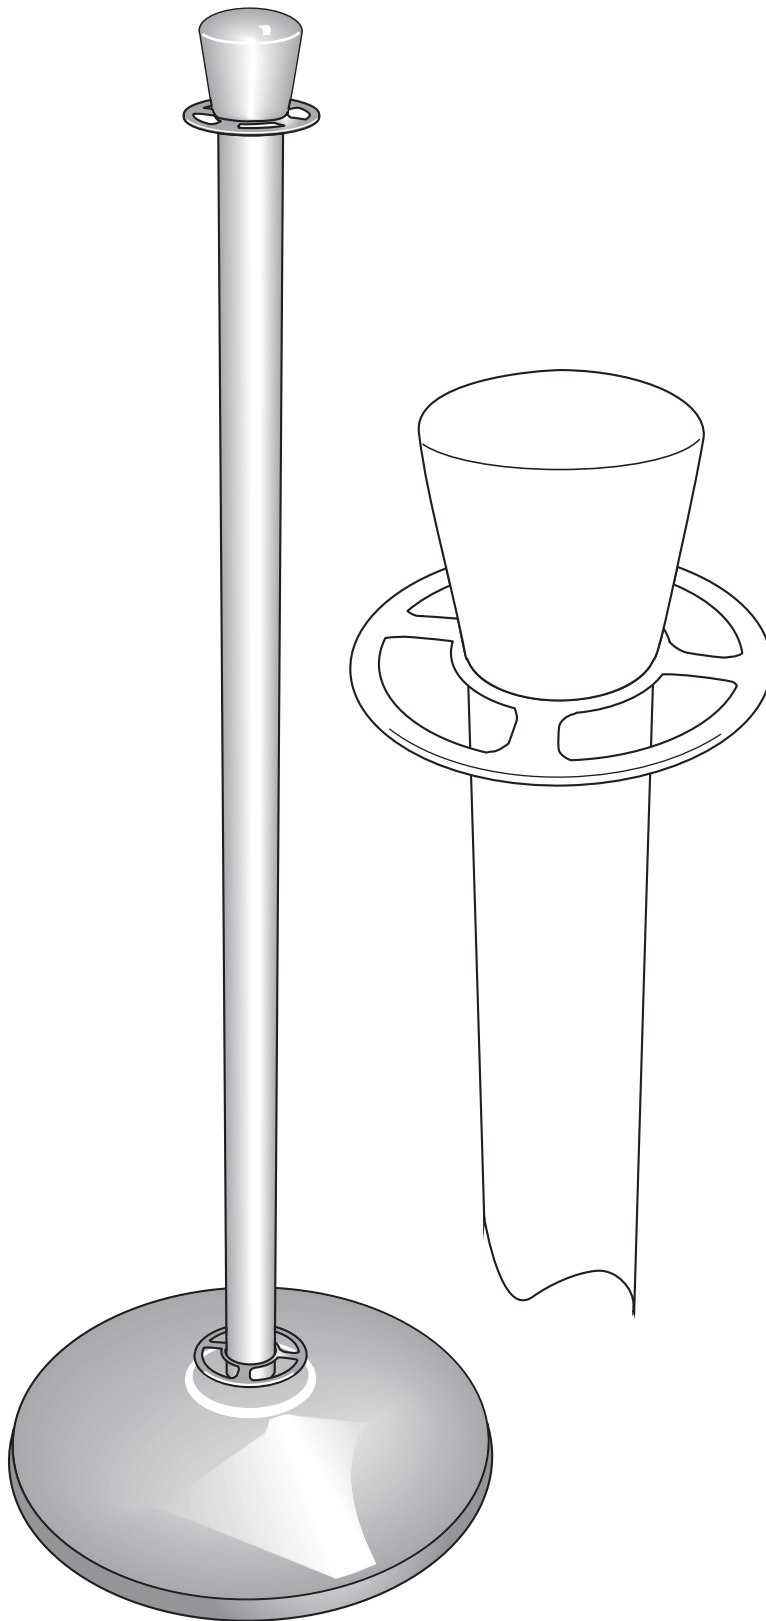

Café Windbreaks

Stainless Steel Post

Graphic sizes

- 850 x 950 mm
- 1350 x 950 mm
- 1850 x 950 mm

Cross Bar Options

- 1000 mm
- 1500 mm
- 2000 mm
- Twin bars
- Single with bungees
- 11 kg
- Thermo plastic weighted base with stainless steel cap
- Wedge shaped finial
- 1100 mm overall height
- 950 mm graphics height

Café Windbreaks Applications

SINGLE SPAN SYSTEM

TWIN SPAN SYSTEM

MULTI SPAN SYSTEM

FLEXIBLE LAYOUTS TO
SUIT EVERY OCCASION

Café Windbreaks

Applications

1350mm CAFÉ WINDBREAK – SINGLE BAR

1350mm CAFÉ WINDBREAK – DOUBLE BAR
(ALSO TO SUIT 1500mm POLE)

Café Windbreaks Applications

850mm CAFÉ WINDBREAK – SINGLE BAR (1000mm CROSSBAR)

950mm CAFÉ WINDBREAK – DOUBLE BAR (1000mm CROSS BAR)

Café Windbreaks

Applications

1850mm CAFÉ WINDBREAK – SINGLE BAR

1850mm CAFÉ WINDBREAK – DOUBLE BAR