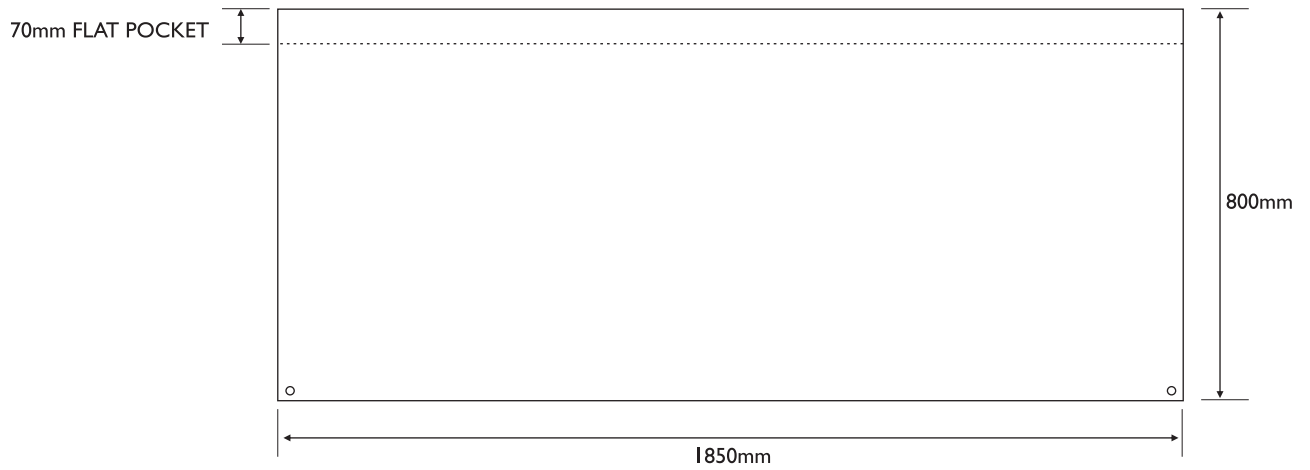

Café Windbreaks

Stainless Steel Post

Graphic sizes

- 850 x 950 mm
- 1350 x 950 mm
- 1850 x 950 mm

Cross Bar Options

- 1000 mm
- 1500 mm
- 2000 mm
- Twin bars
- Single with bungees
- 11 kg
- Thermo plastic weighted base with stainless steel cap
- Wedge shaped finial
- 1100 mm overall height
- 950 mm graphics height

1350mm CAFÉ WINDBREAK – DOUBLE BAR
(ALSO TO SUIT 1500mm POLE)

Café Windbreaks Applications

850mm CAFÉ WINDBREAK – SINGLE BAR (1000mm CROSSBAR)

950mm CAFÉ WINDBREAK – DOUBLE BAR (1000mm CROSS BAR)

Café Windbreaks

Applications

1850mm CAFÉ WINDBREAK – SINGLE BAR

1850mm CAFÉ WINDBREAK – DOUBLE BAR