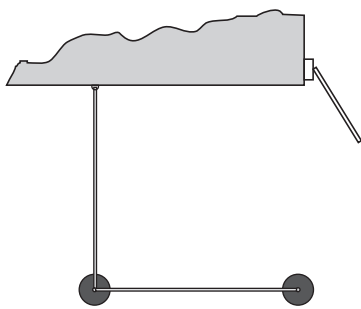

Café Windbreaks

Stainless Steel Post

Graphic sizes

- 850 x 950 mm
- 1350 x 950 mm
- 1850 x 950 mm

Cross Bar Options

- 1000 mm
- 1500 mm
- 2000 mm
- Twin bars
- Single with bungees
- 11 kg
- Thermo plastic weighted base with stainless steel cap
- Wedge shaped finial
- 1100 mm overall height
- 950 mm graphics height

Café Windbreaks Applications

SINGLE SPAN SYSTEM

TWIN SPAN SYSTEM

MULTI SPAN SYSTEM

FLEXIBLE LAYOUTS TO
SUIT EVERY OCCASION

Café Windbreaks

Applications

1350mm CAFÉ WINDBREAK – SINGLE BAR

1350mm CAFÉ WINDBREAK – DOUBLE BAR
(ALSO TO SUIT 1500mm POLE)

Café Windbreaks Applications

850mm CAFÉ WINDBREAK – SINGLE BAR (1000mm CROSSBAR)

950mm CAFÉ WINDBREAK – DOUBLE BAR (1000mm CROSS BAR)

Café Windbreaks

Applications

1850mm CAFÉ WINDBREAK – SINGLE BAR

1850mm CAFÉ WINDBREAK – DOUBLE BAR