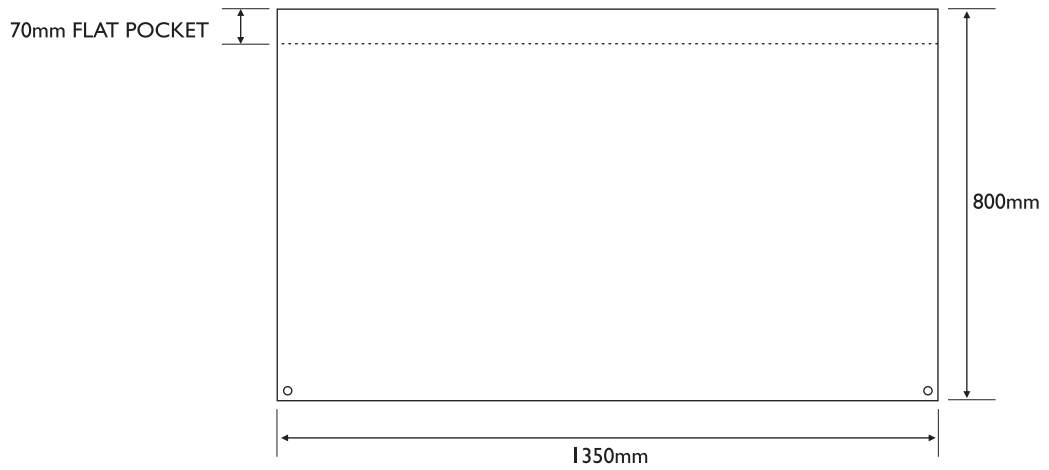

Café Windbreaks

Stainless Steel Post

Graphic sizes

- 850 x 950 mm
- 1350 x 950 mm
- 1850 x 950 mm

Cross Bar Options

- 1000 mm
- 1500 mm
- 2000 mm
- Twin bars
- Single with bungees
- 11 kg
- Thermo plastic weighted base with stainless steel cap
- Wedge shaped finial
- 1100 mm overall height
- 950 mm graphics height

Café Windbreaks Applications

SINGLE SPAN SYSTEM

TWIN SPAN SYSTEM

MULTI SPAN SYSTEM

FLEXIBLE LAYOUTS TO
SUIT EVERY OCCASION

Café Windbreaks

Applications

1350mm CAFÉ WINDBREAK – SINGLE BAR

1350mm CAFÉ WINDBREAK – DOUBLE BAR
(ALSO TO SUIT 1500mm POLE)

Café Windbreaks Applications

850mm CAFÉ WINDBREAK – SINGLE BAR (1000mm CROSSBAR)

950mm CAFÉ WINDBREAK – DOUBLE BAR (1000mm CROSS BAR)

Café Windbreaks

Applications

1850mm CAFÉ WINDBREAK – SINGLE BAR

1850mm CAFÉ WINDBREAK – DOUBLE BAR