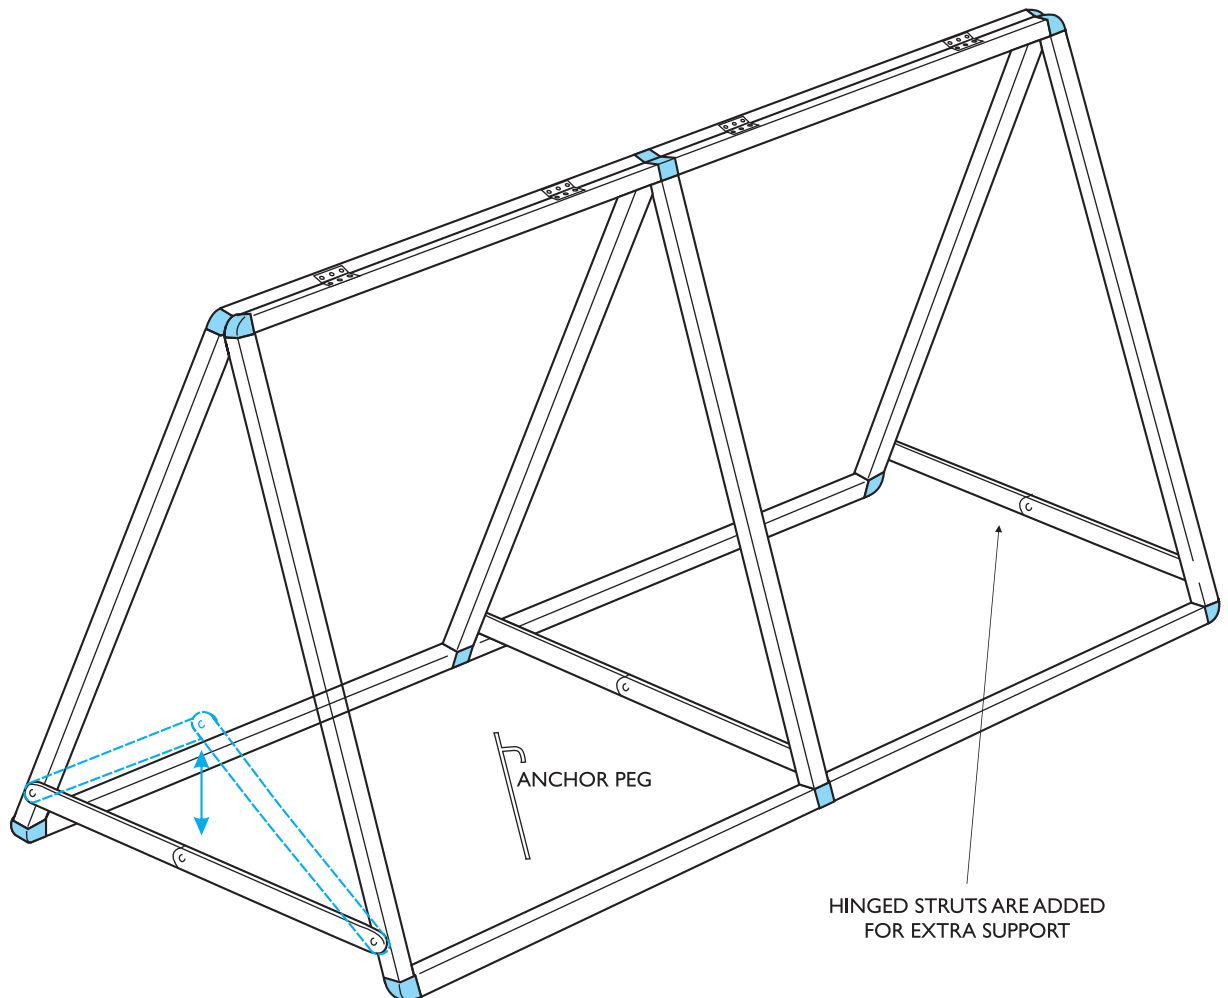

Banner Display Frames

Double-sided frames

Our Standard Banner Frames can also be supplied in Double Frame format, allowing banners to be attached to either side when all-round visibility is needed. Struts are added for extra support.

Double-sided Banner Frames	
TO ACCEPT BANNER SIZE (mm)	
	1500 × 915
	3050 × 915
	4570 × 915
	6100 × 915
	7620 × 915
	9144 × 915