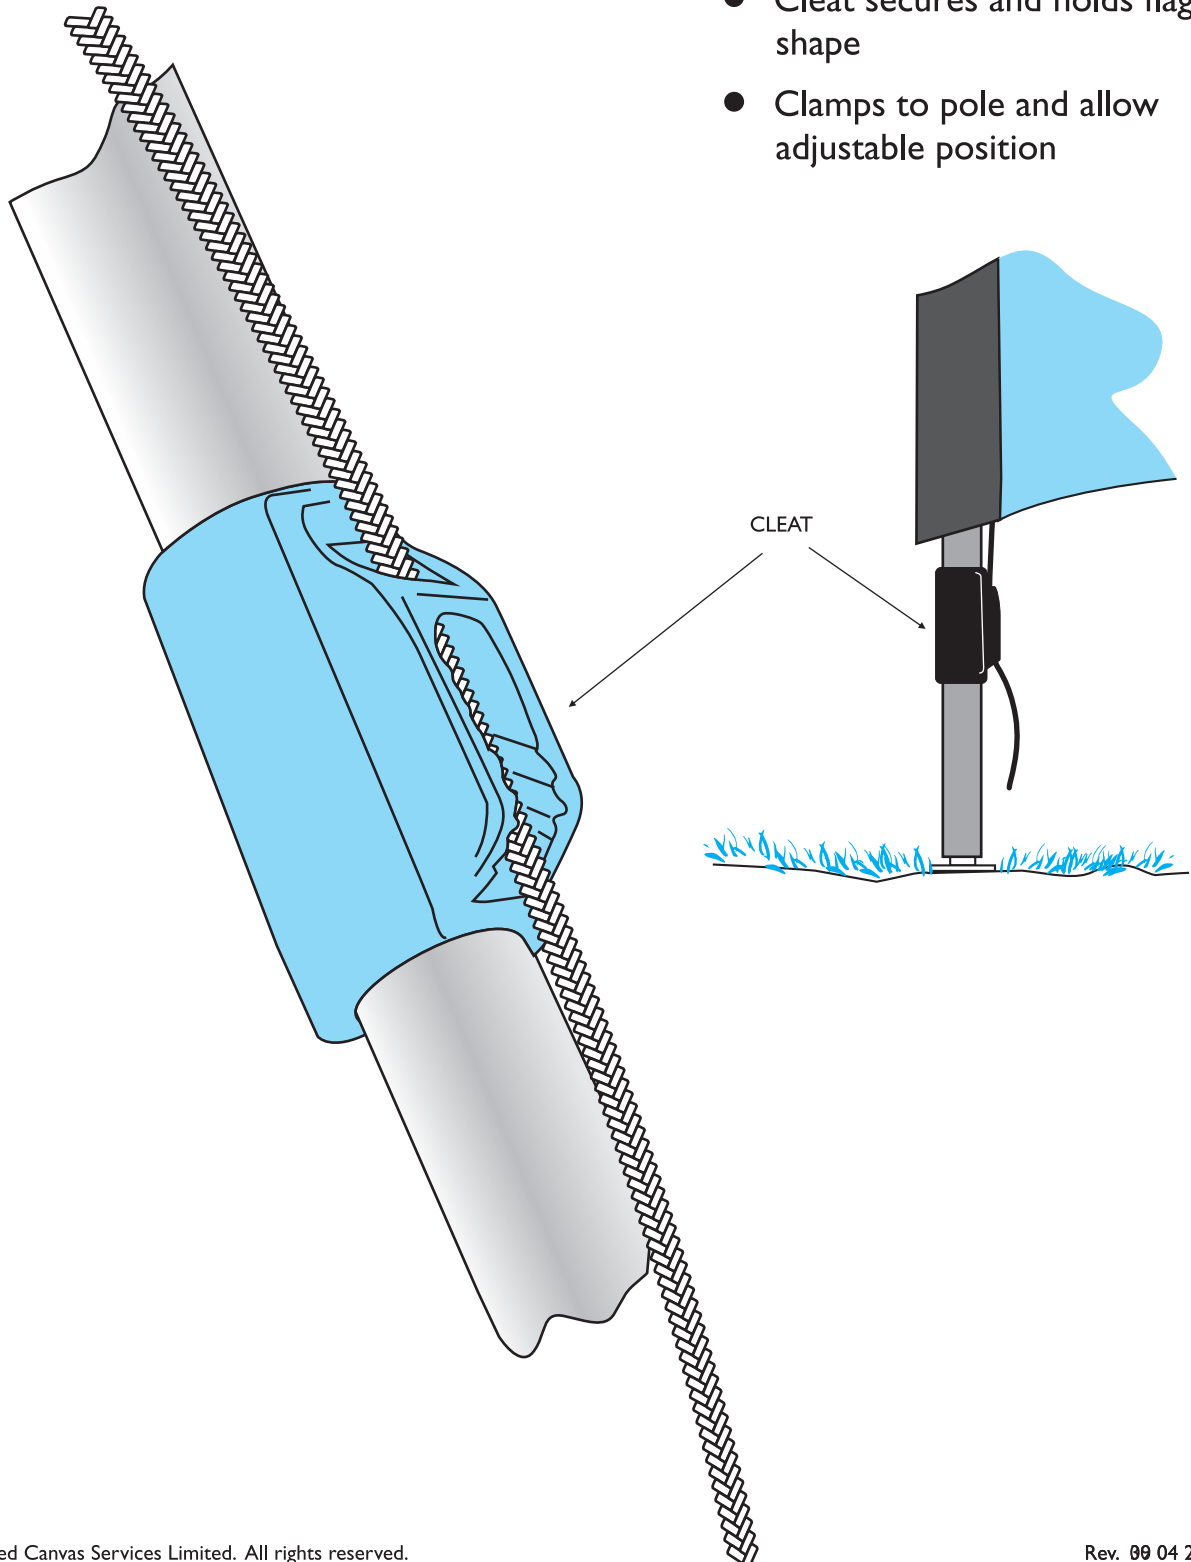

Windchaser Flagpoles

Tensioning

Easy-fix flag cleat

Standard plastic cord grip

- Cleat secures and holds flag shape
- Clamps to pole and allow adjustable position