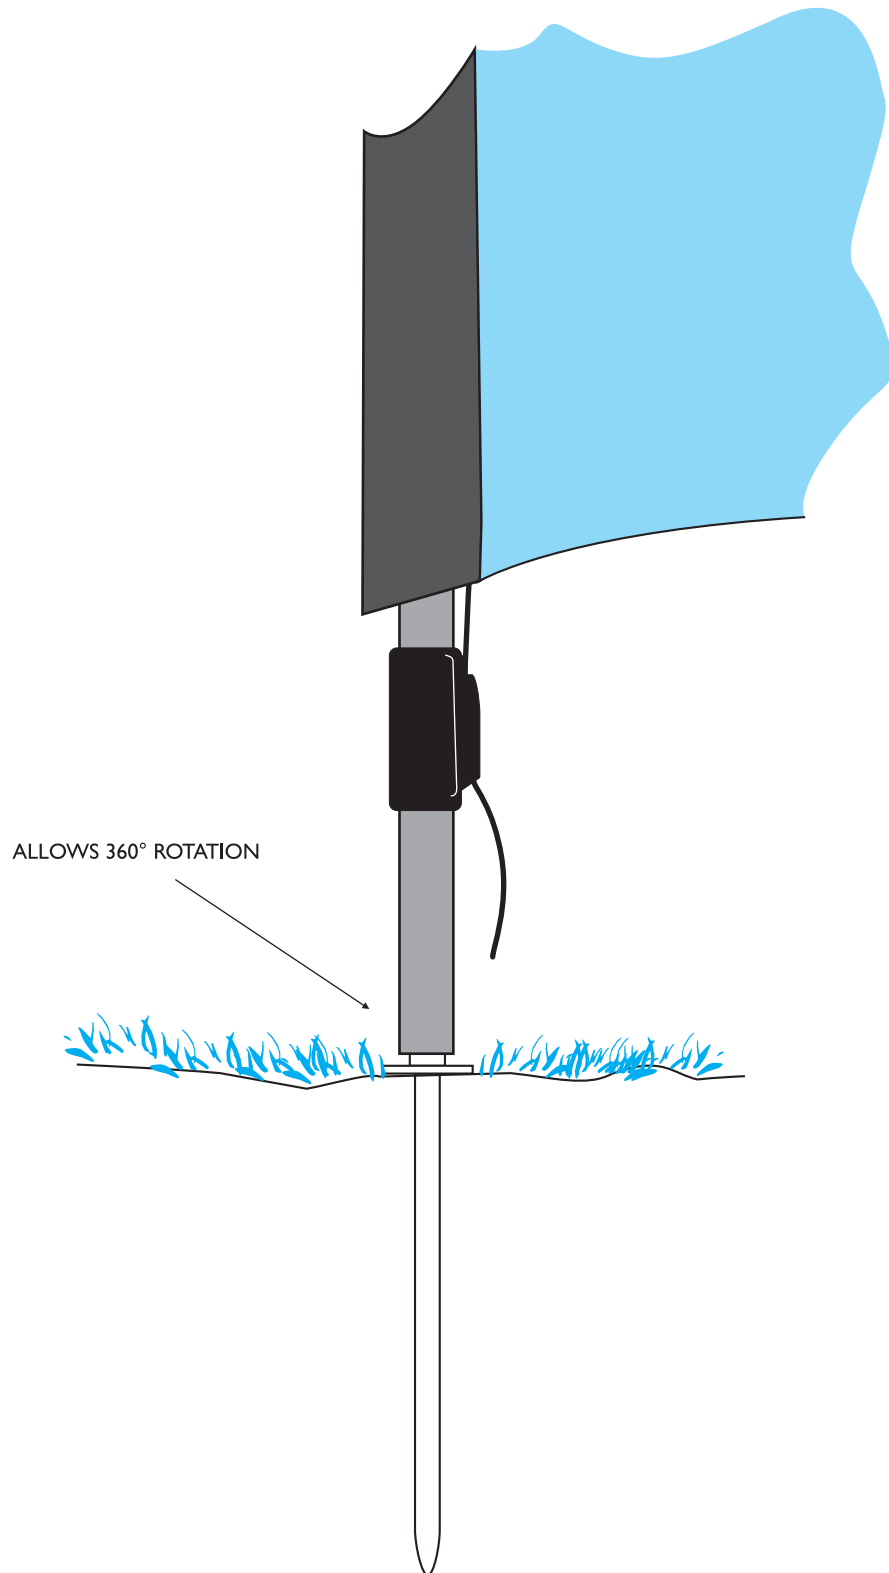

Windchaser Flags

Spiked Base