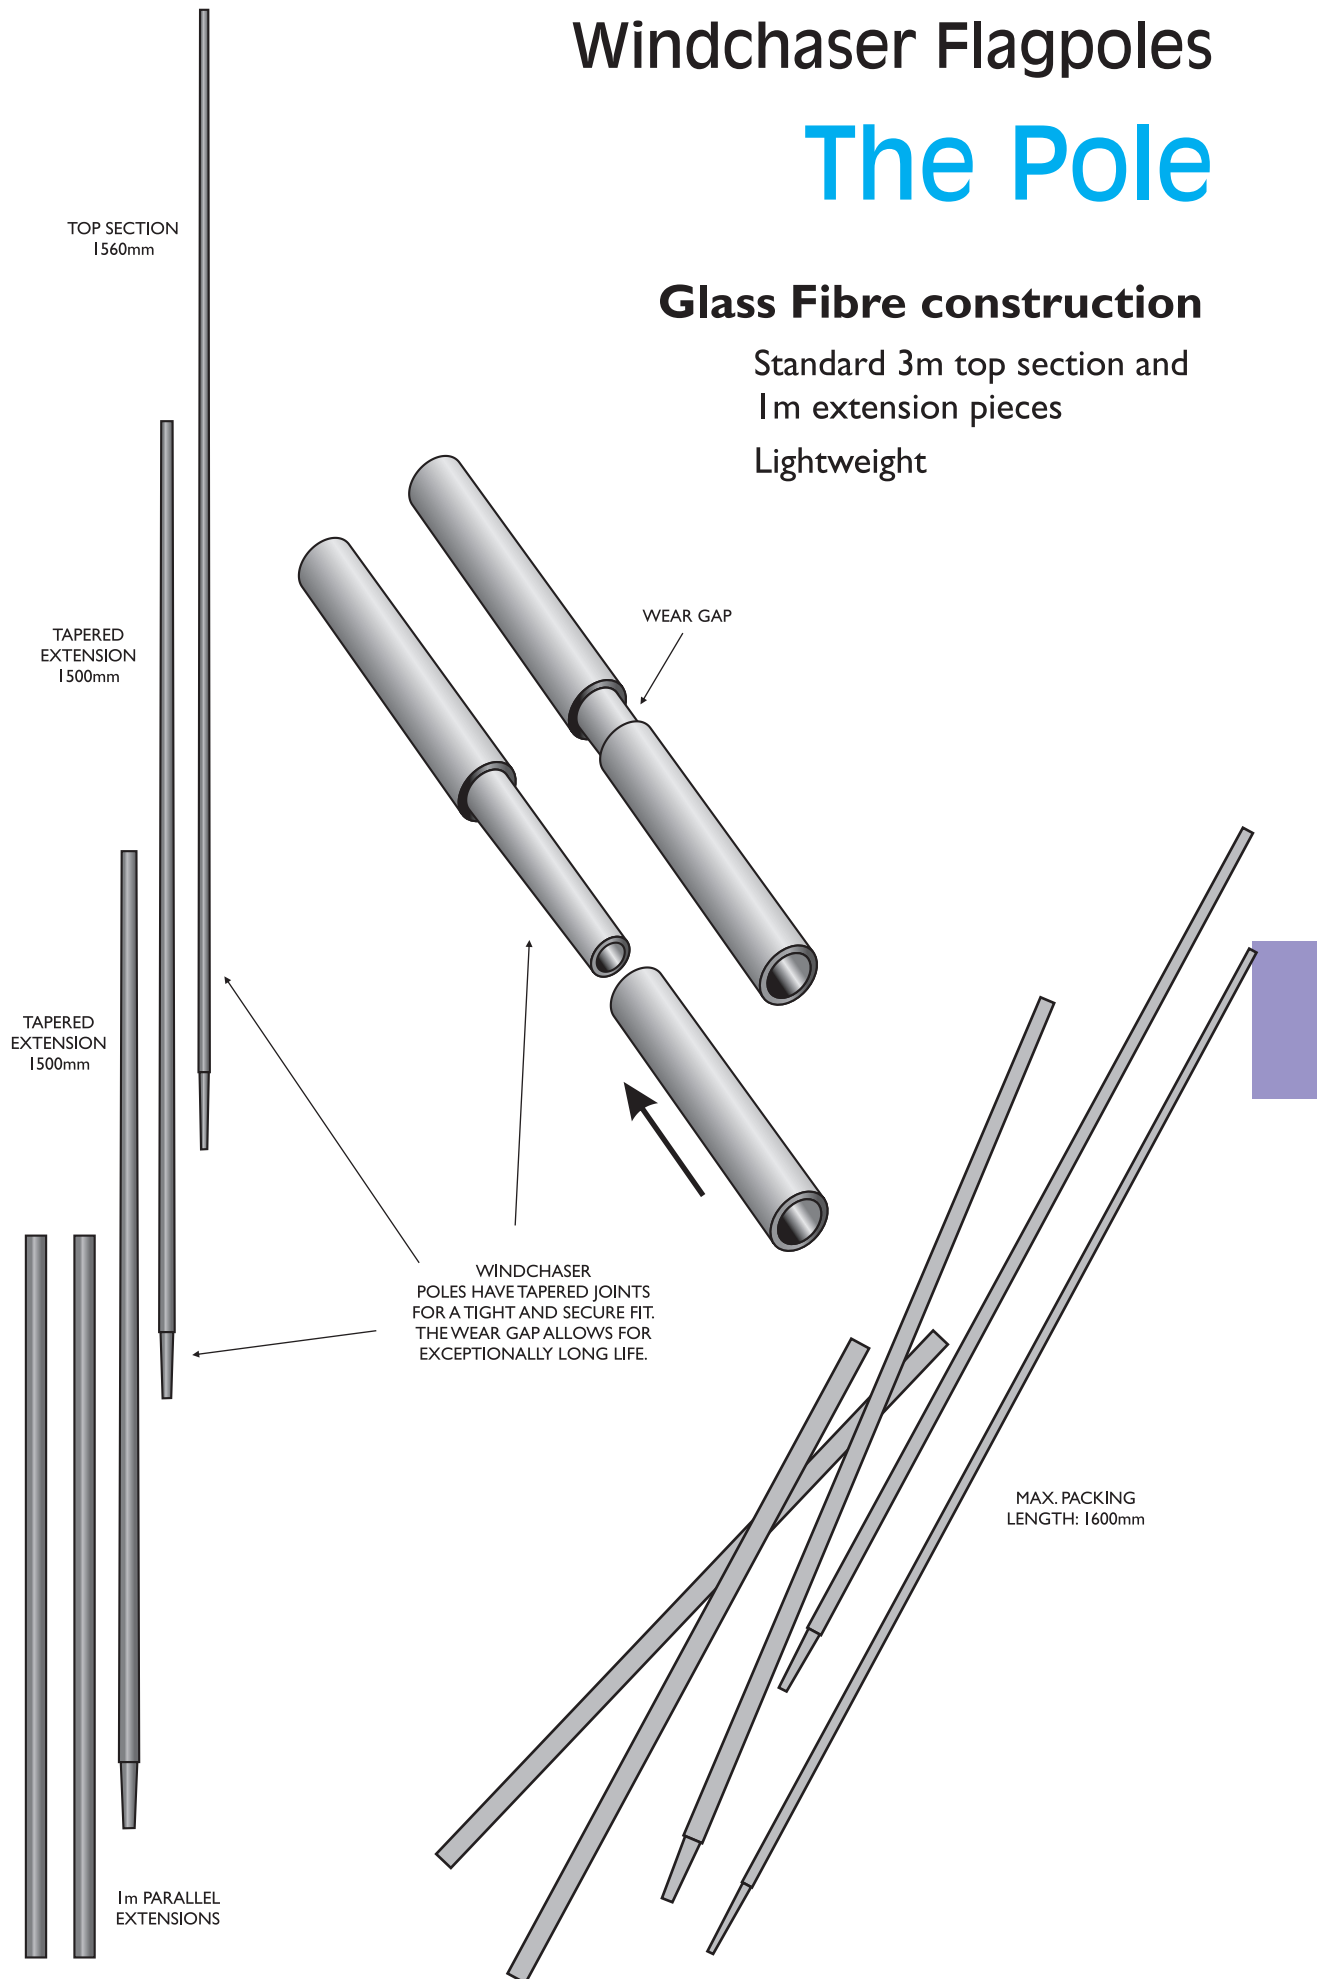

Windchaser Flagpoles

The Pole

Glass Fibre construction

Standard 3m top section and
1m extension pieces

Lightweight