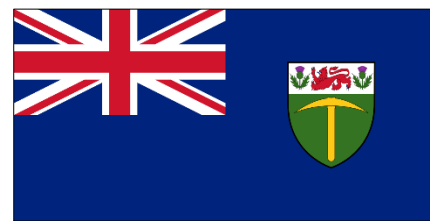

Flag of Zimbabwe - A Brief History

Where In The World

Trivia

The bird in the flag represents Zimbabwe as a whole.

Technical Specification

Adopted:	18 th April 1980
Proportion:	1:2
Design:	Two Green, two gold, two red and one black horizontal stripes. A black-bordered white triangle with five-pointed red star behind a gold Zimbabwe bird.

Colours:	PMS	Green:	355	Yellow:	102	Red:	032
-----------------	------------	--------	-----	---------	-----	------	-----

Brief History

Prior to independence the land of Zimbabwe was known as Southern Rhodesia. In 1890 the first flag flown was that of the British South Africa Company. It was the Union Flag defaced with a circular disk inside of which is a lion clutching a tusk and the initials B.S.A.C.

In 1923 Southern Rhodesia was under British rule and a British blue ensign was adopted. The flag was a blue field with the Union Flag in the top left hand corner and a shield that featured a yellow pickaxe and red lion in the centre left.

The Flag of the British South Africa Company
(1890-1923)

The Flag of Southern Rhodesia
(1923 – 1953)

In 1953 North and South Rhodesia joined with Nyasaland and a new flag was adopted. The flag was a British blue Ensign with a Union flag in the top left and a shield featuring a rising sun, red lion and black and white wavy lines.